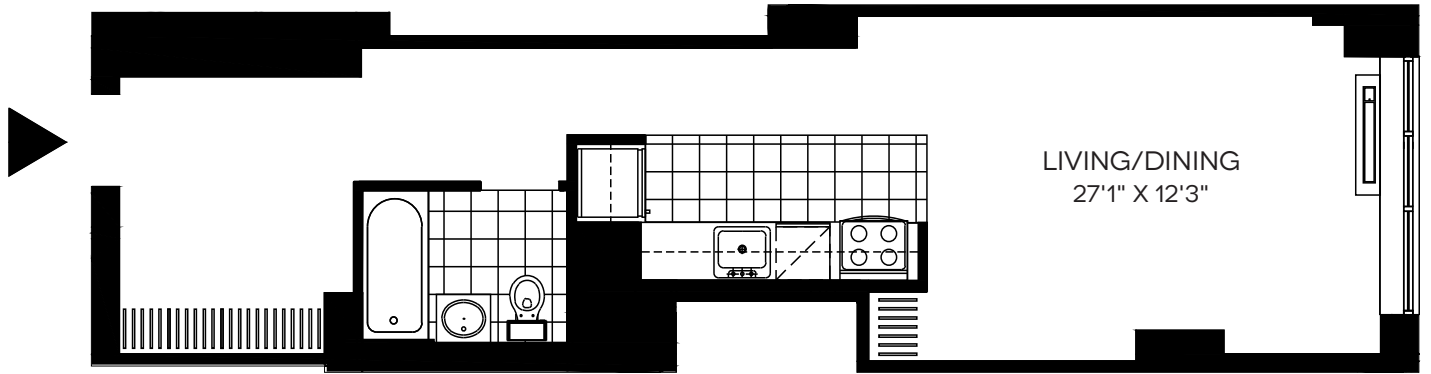

RESIDENCE 9 / FLOORS 7-30

STUDIO, 1 BATH / 585 SQ FT

NOTES _____

43-10 Crescent Street
Long Island City, NY 11101

All layouts and details shown are approximate.