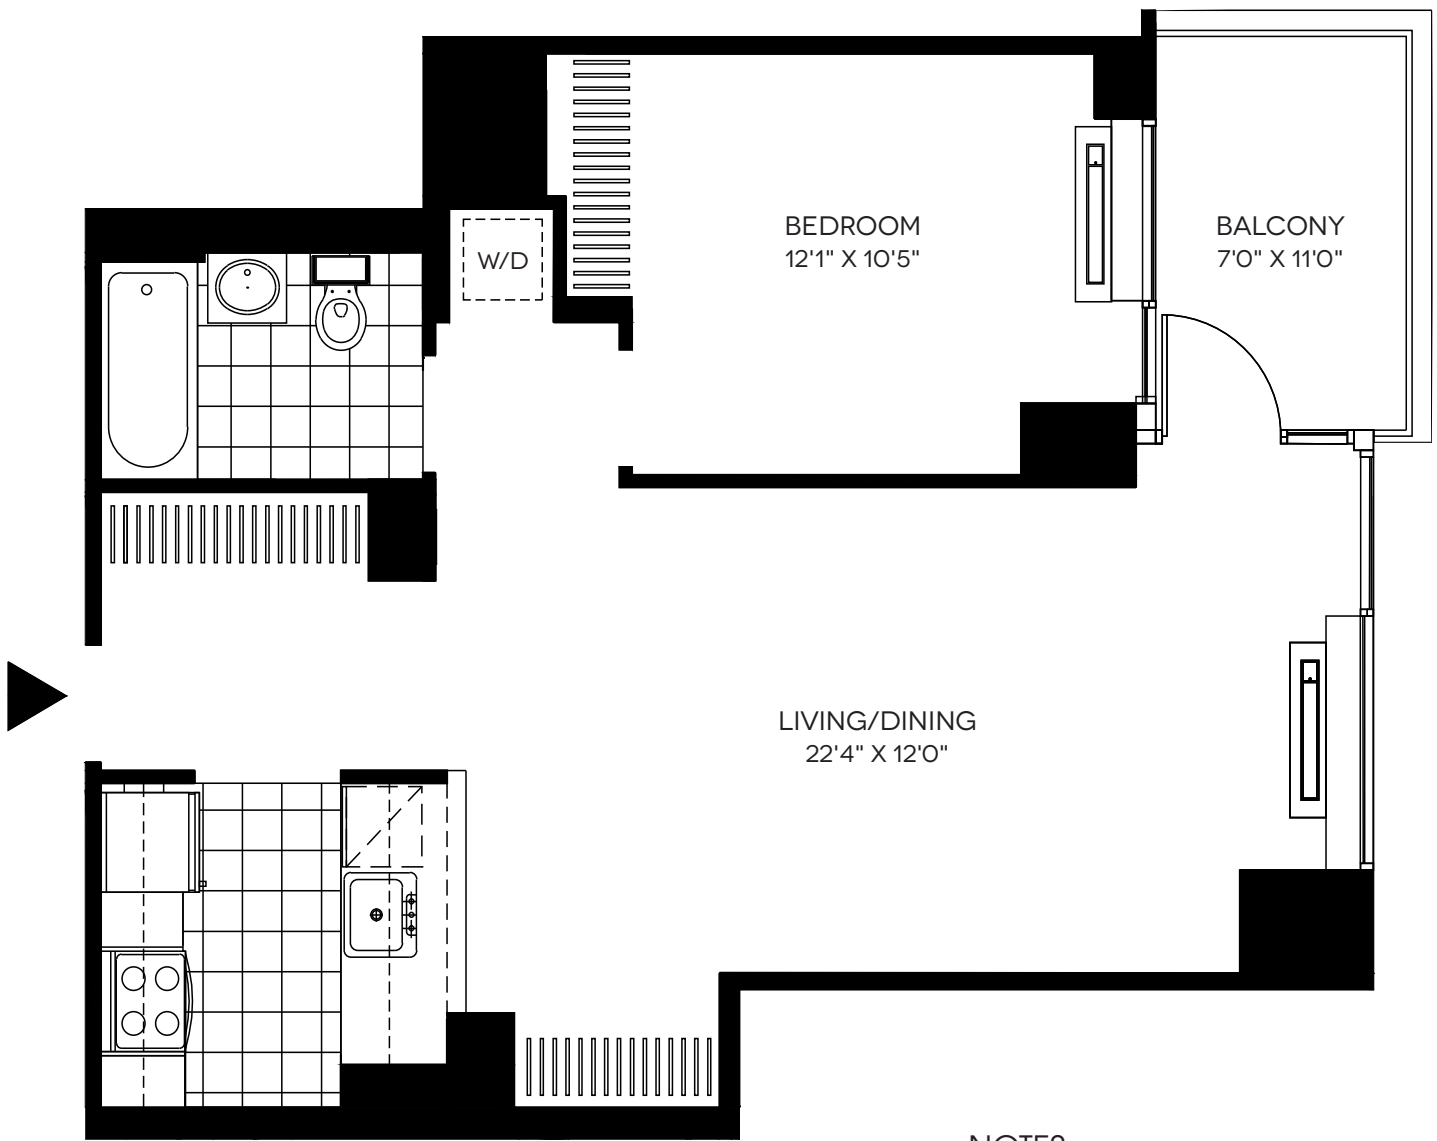

RESIDENCE 6 / FLOORS 8-30
 1 BEDROOM, 1 BATH, BALCONY / 718 SQ FT

NOTES _____

43-10 Crescent Street
 Long Island City, NY 11101