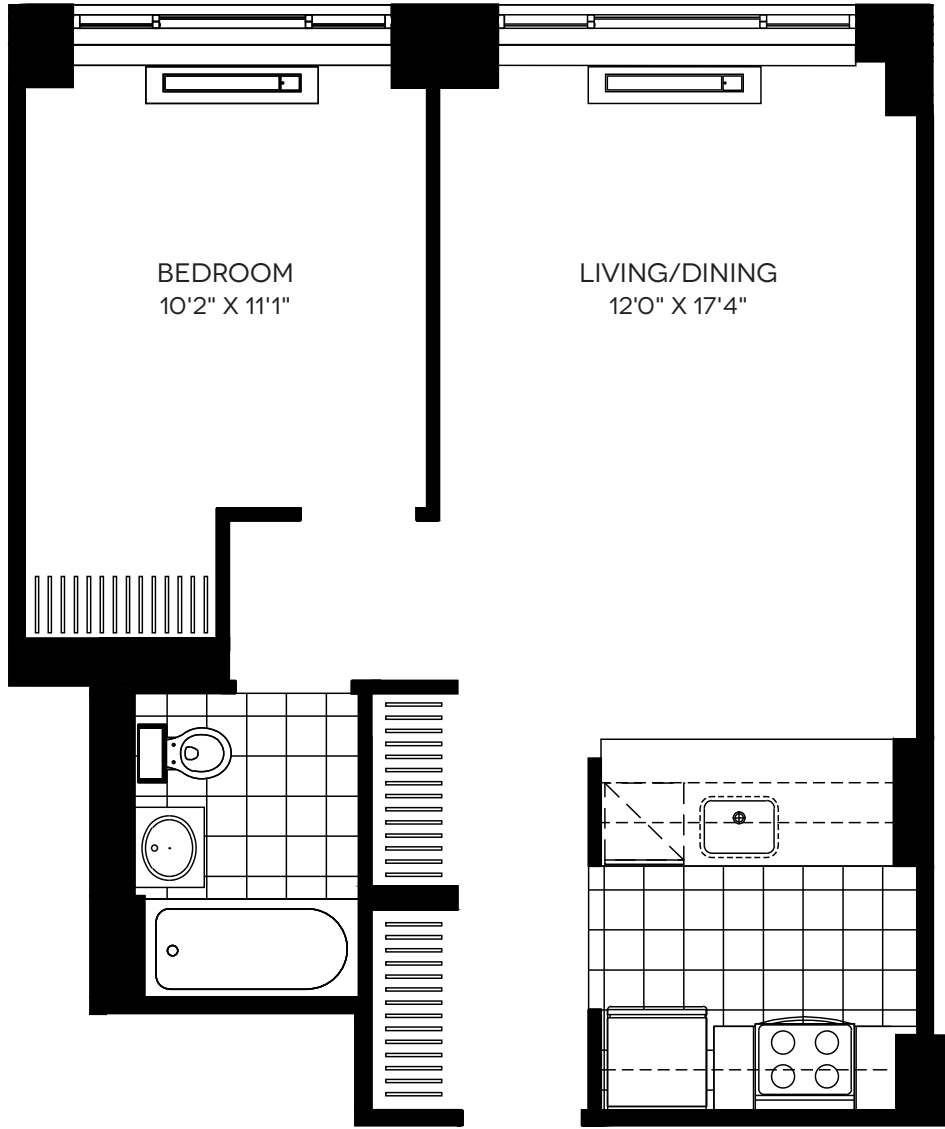

RESIDENCE 6 / FLOORS 3-6

1 BEDROOM, 1 BATH / 589 SQ. FT

NOTES _____

43-10 Crescent Street
Long Island City, NY 11101

All layouts and details shown are approximate.