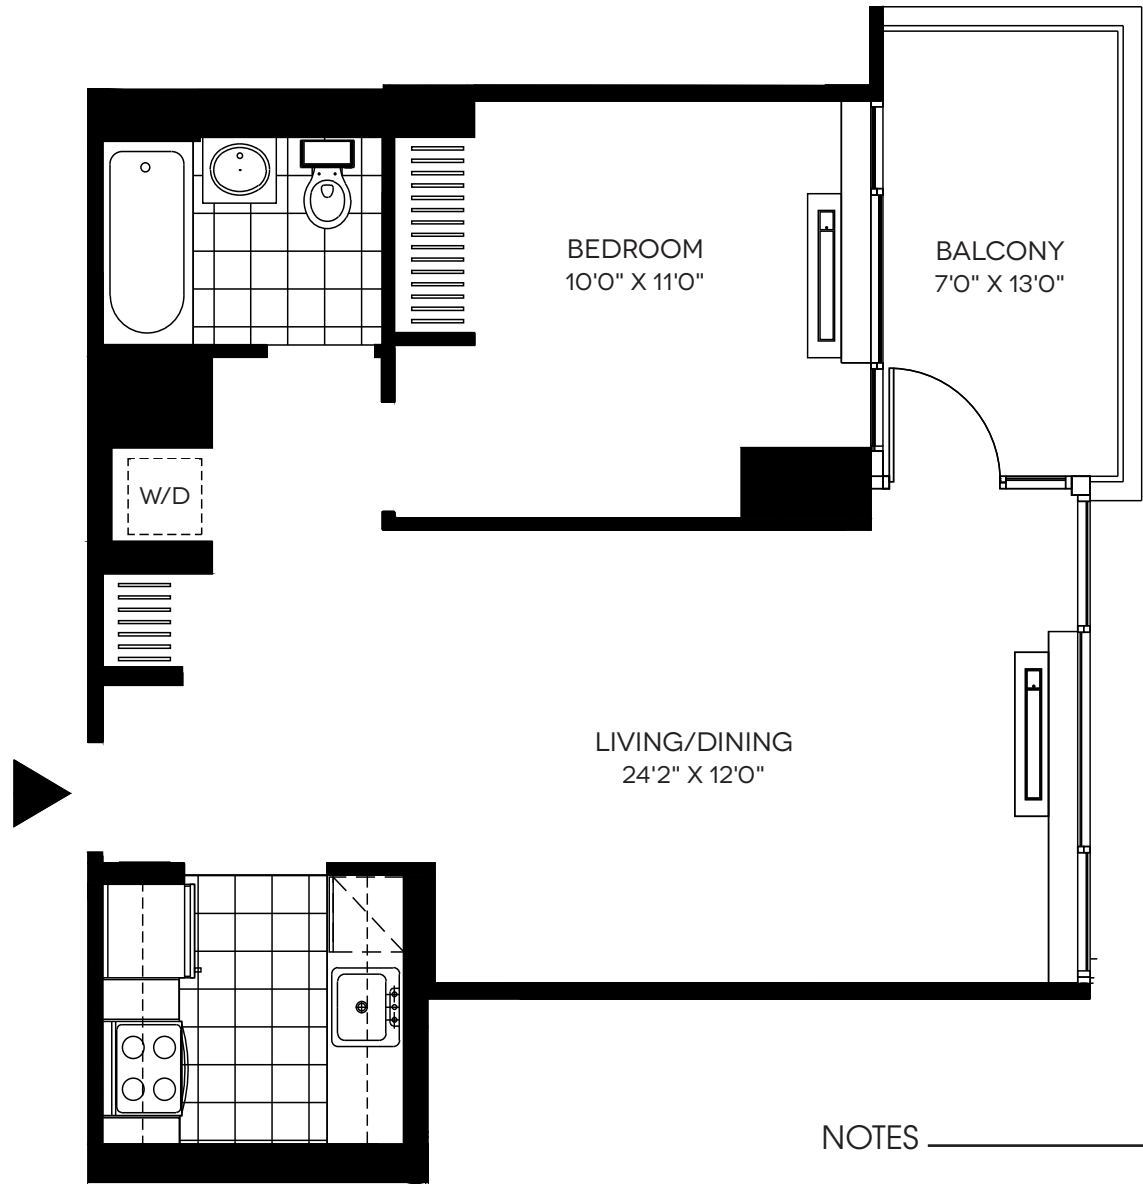

RESIDENCE 5 / FLOORS 8-30
 1 BEDROOM, 1 BATH, BALCONY / 626 SQ FT

NOTES _____

43-10 Crescent Street
 Long Island City, NY 11101