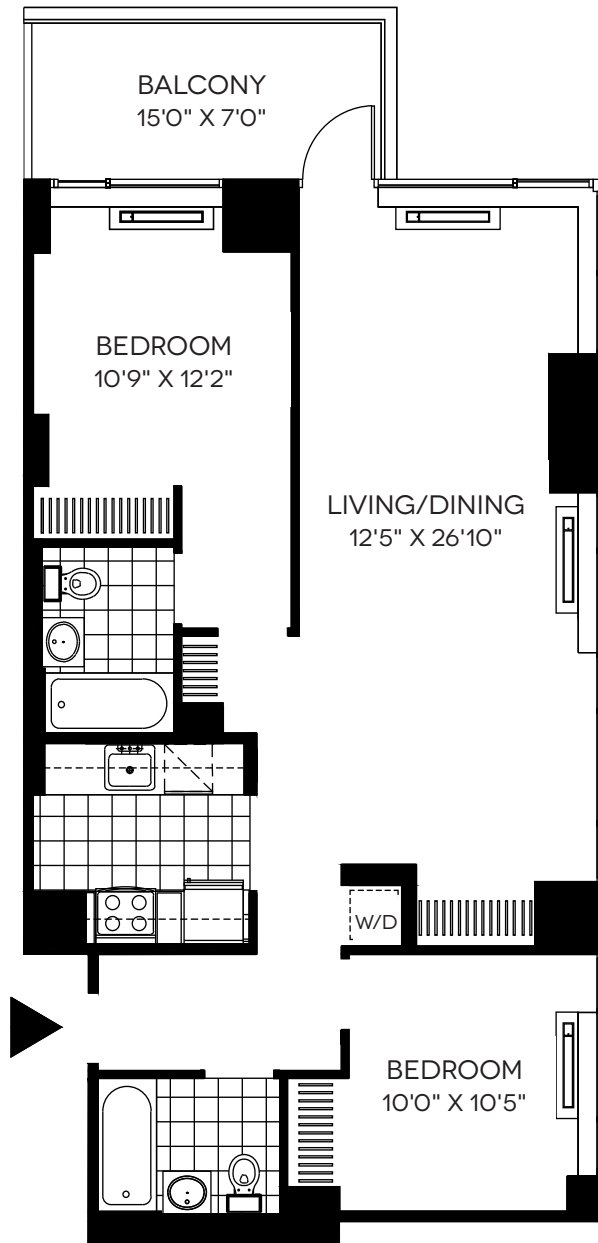

RESIDENCE 4 / FLOORS 8-30

2 BEDROOM, 2 BATH, BALCONY / 975 SQ FT

NOTES _____

43-10 Crescent Street
Long Island City, NY 11101

All layouts and details shown are approximate.