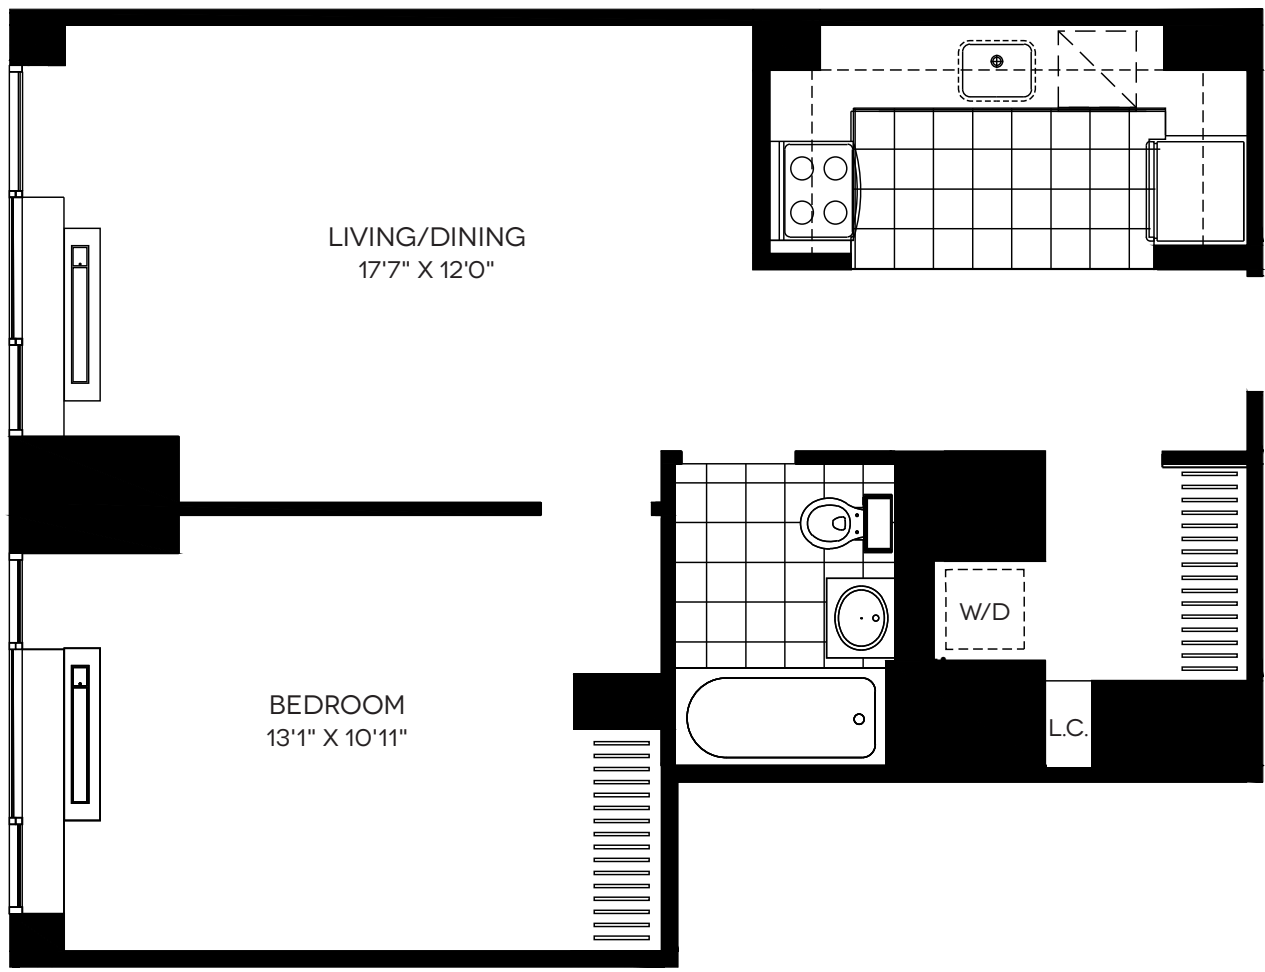

RESIDENCE 3 / FLOORS 4-6

1 BEDROOM, 1 BATH / 667 SQ FT

NOTES _____

43-10 Crescent Street
Long Island City, NY 11101

All layouts and details shown are approximate.