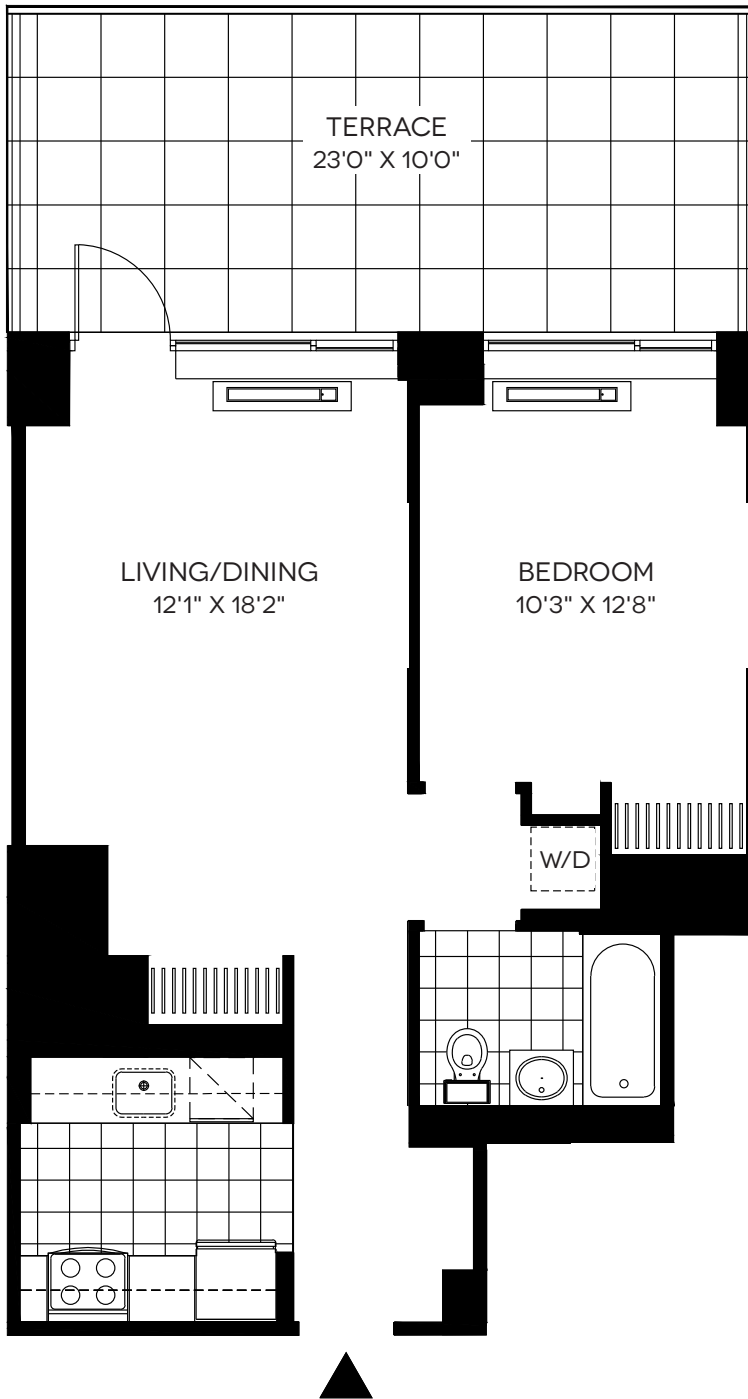

RESIDENCE 36 / FLOOR 3

1 BEDROOM, 1 BATH, TERRACE / 638 SQ FT

NOTES _____

43-10 Crescent Street
Long Island City, NY 11101

All layouts and details shown are approximate.