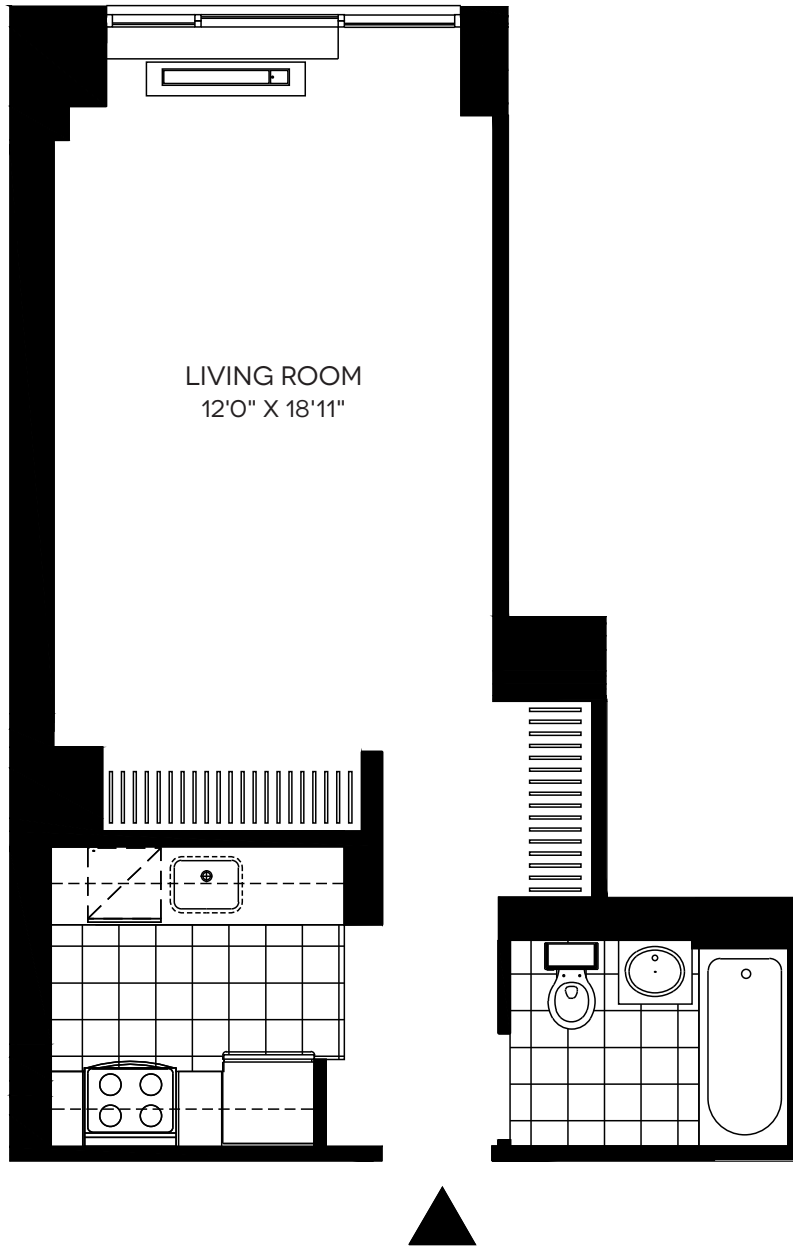

RESIDENCE 34 / FLOORS 4-6

STUDIO, 1 BATH / 468 SQ FT

NOTES _____

43-10 Crescent Street
Long Island City, NY 11101

All layouts and details shown are approximate.