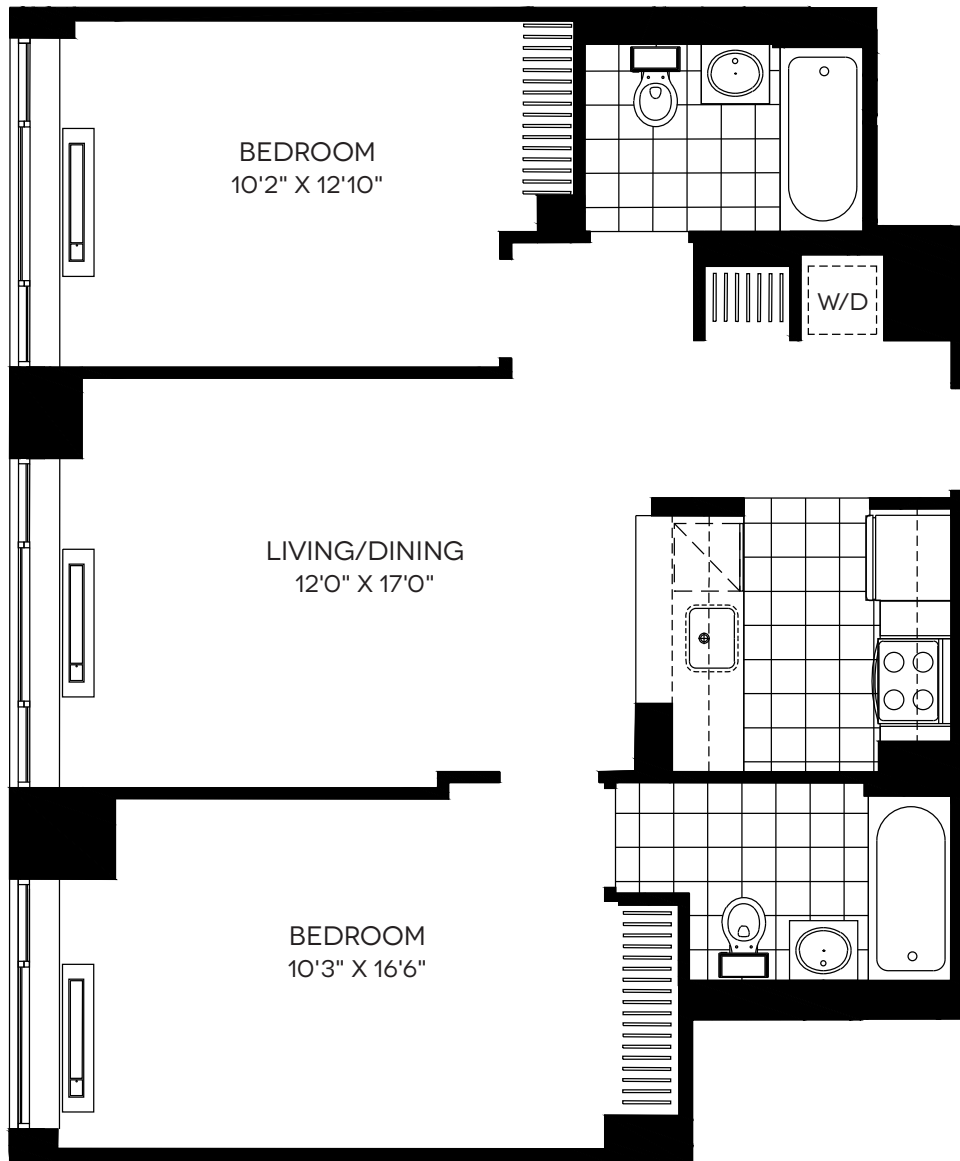

RESIDENCE 31 / FLOORS 3-6

2 BEDROOM, 2 BATH / 874 SQ FT

NOTES _____

43-10 Crescent Street
Long Island City, NY 11101

All layouts and details shown are approximate.