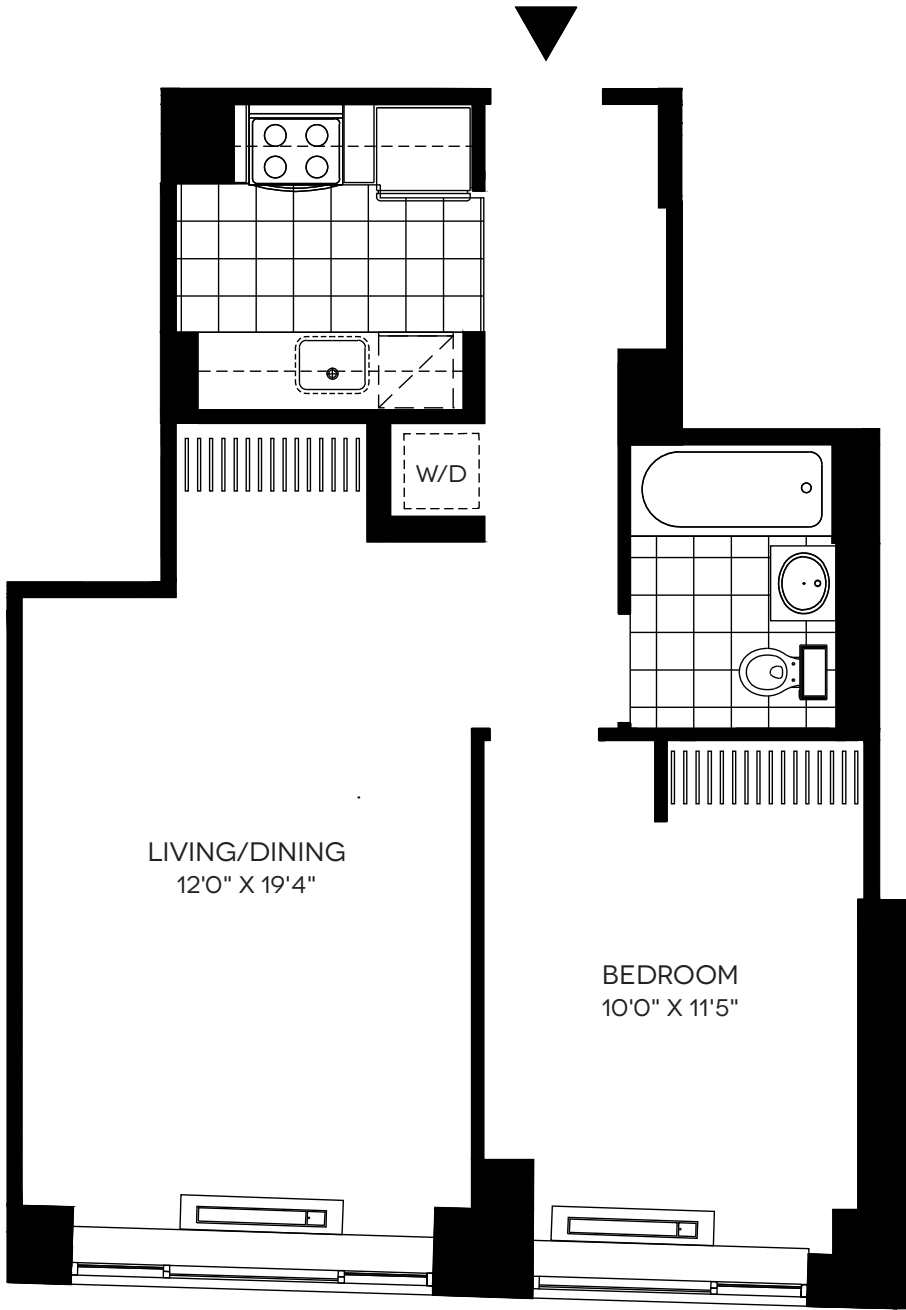

RESIDENCE 25 / FLOORS 3-6

1 BEDROOM, 1 BATH / 641 SQ FT

NOTES _____

43-10 Crescent Street
Long Island City, NY 11101

All layouts and details shown are approximate.