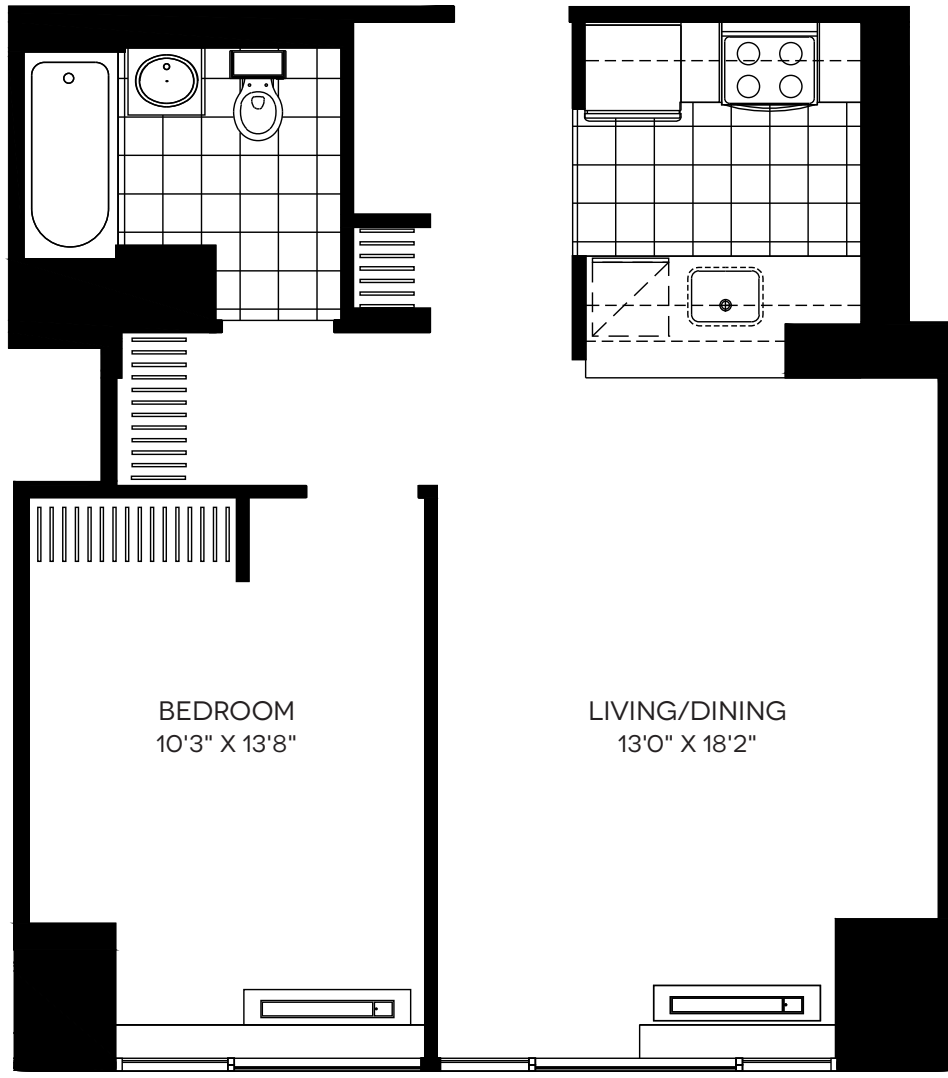

RESIDENCE 22 / FLOORS 3-6

1 BEDROOM, 1 BATH / 633 SQ. FT

NOTES _____

43-10 Crescent Street
Long Island City, NY 11101

All layouts and details shown are approximate.