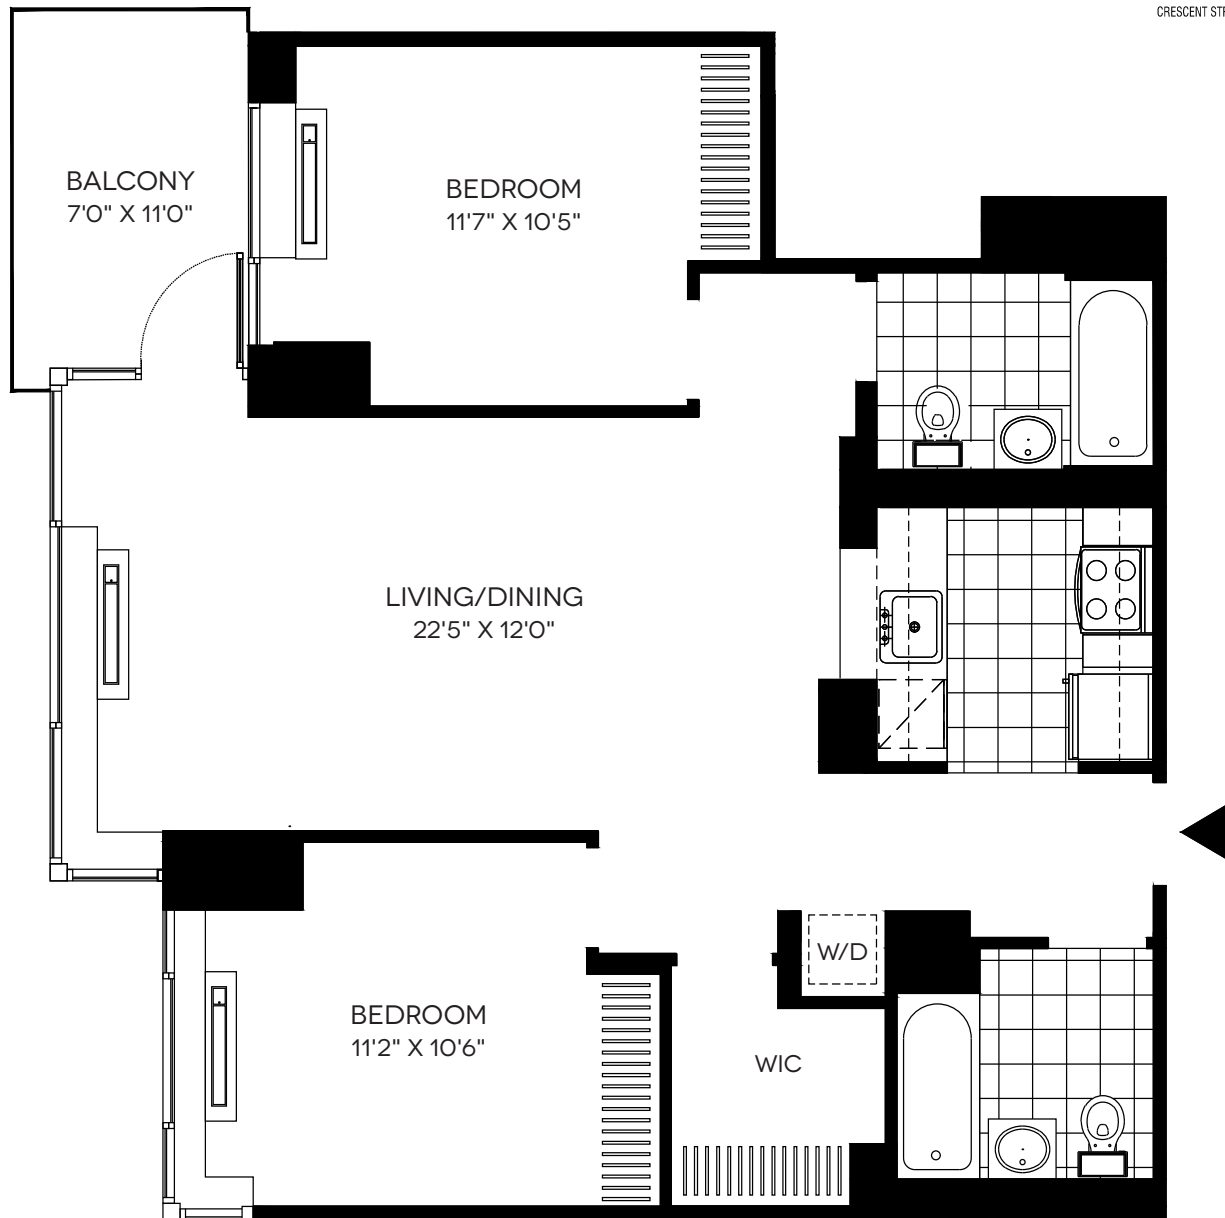

RESIDENCE 1 / FLOORS 7-30
 2 BEDROOM, 2 BATH, BALCONY / 935 SQ FT

NOTES _____

43-10 Crescent Street
 Long Island City, NY 11101

All layouts and details shown are approximate.