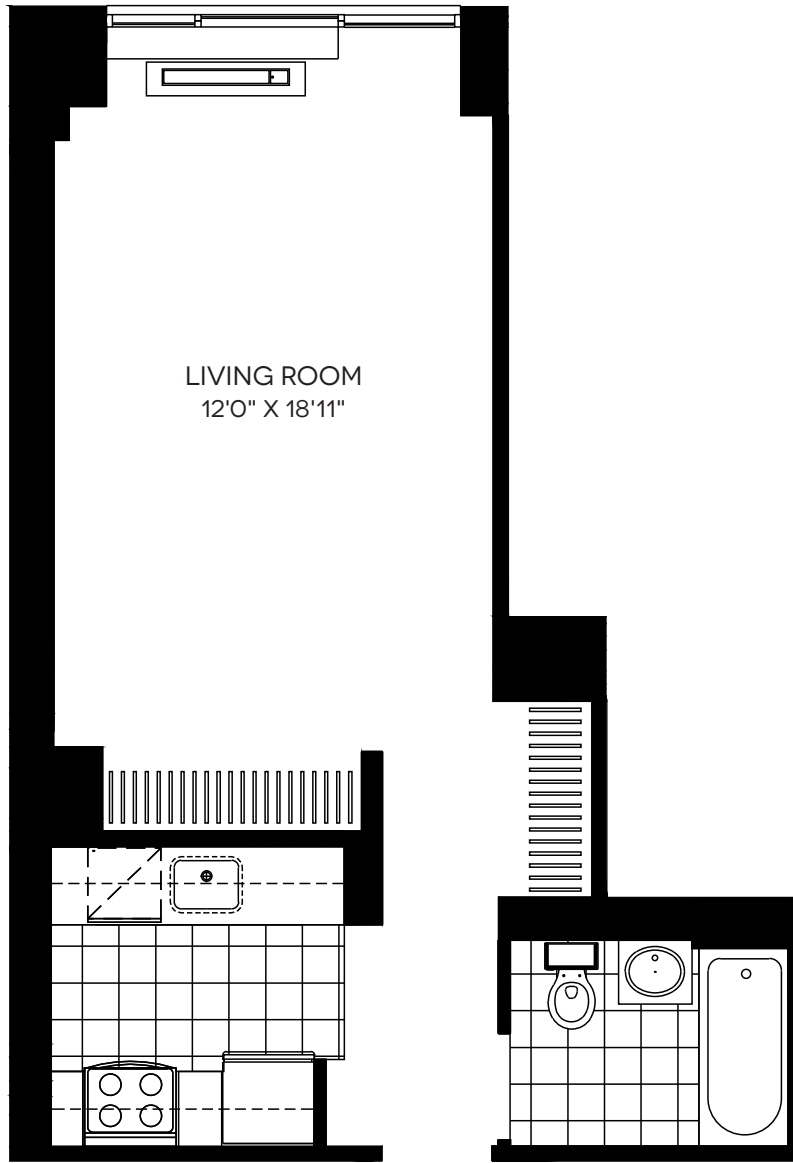

RESIDENCE 18 / FLOORS 8-20

STUDIO, 1 BATH / 468 SQ FT

NOTES _____

43-10 Crescent Street
Long Island City, NY 11101

All layouts and details shown are approximate.