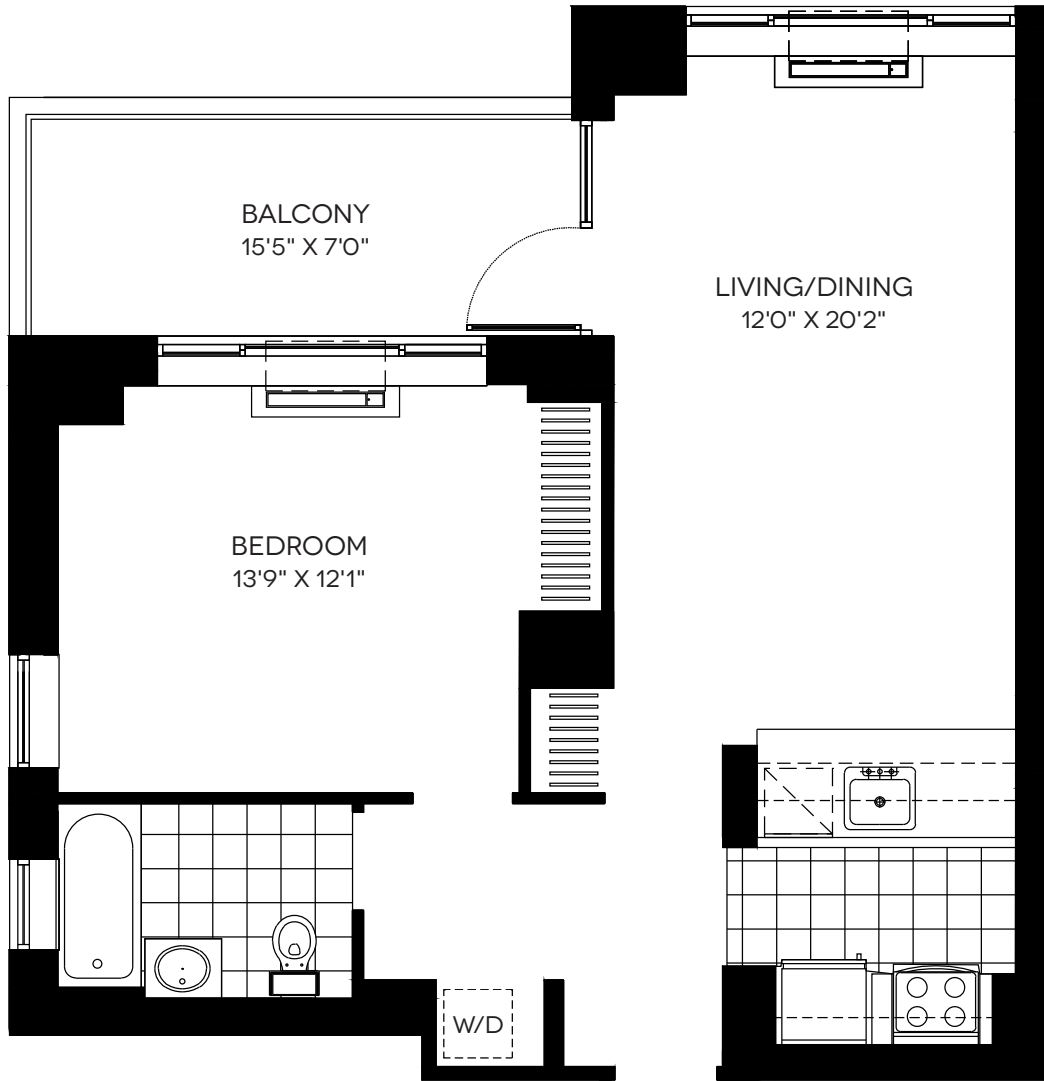

RESIDENCE 17 / FLOORS 8-20

1 BEDROOM, 1 BATH, BALCONY / 763 SQ FT

NOTES _____

43-10 Crescent Street
Long Island City, NY 11101

All layouts and details shown are approximate.