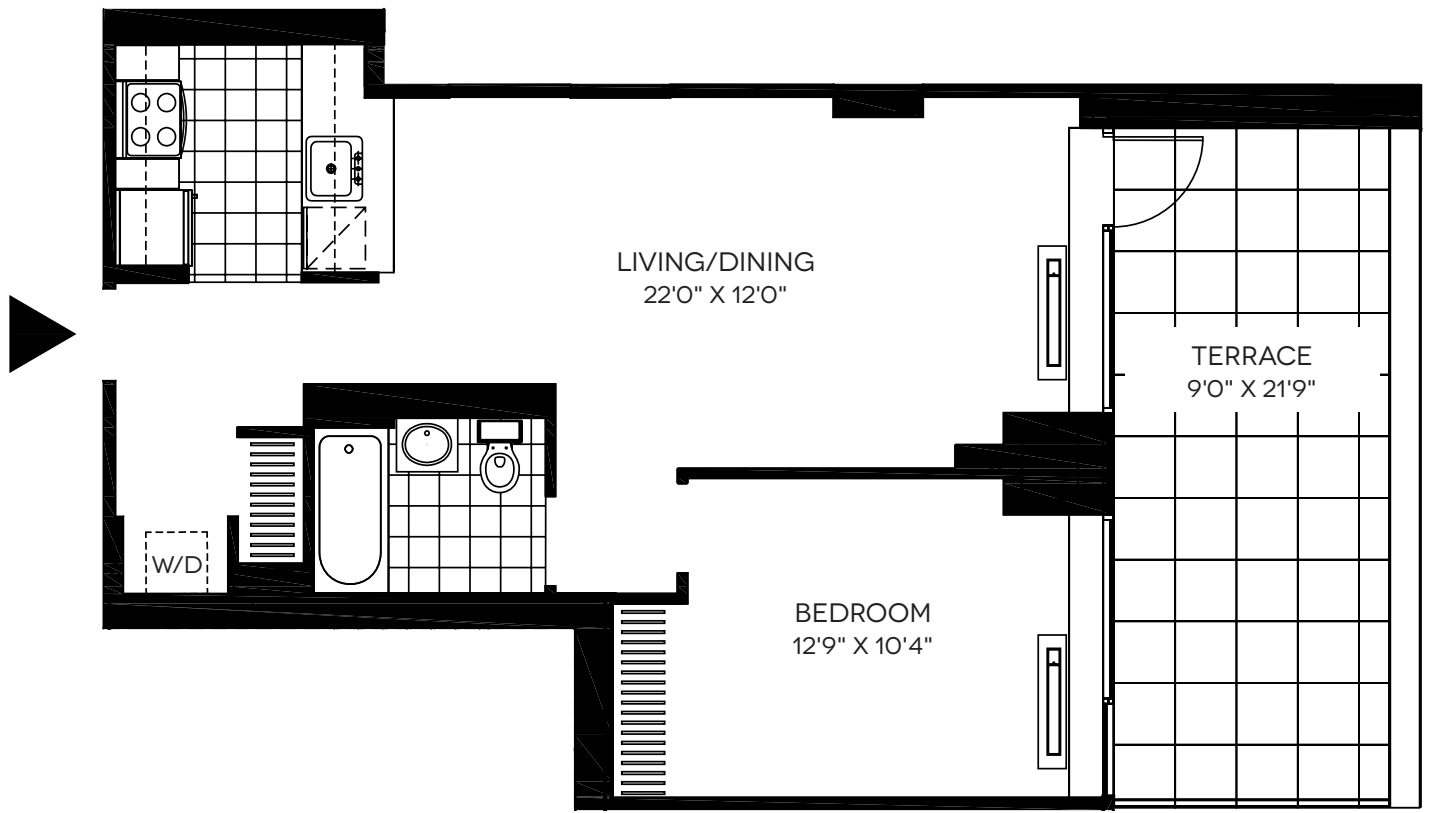

RESIDENCE 14 / FLOOR 3

1 BEDROOM, 1 BATH, TERRACE / 681 SQ FT

NOTES _____

43-10 Crescent Street
Long Island City, NY 11101

All layouts and details shown are approximate.