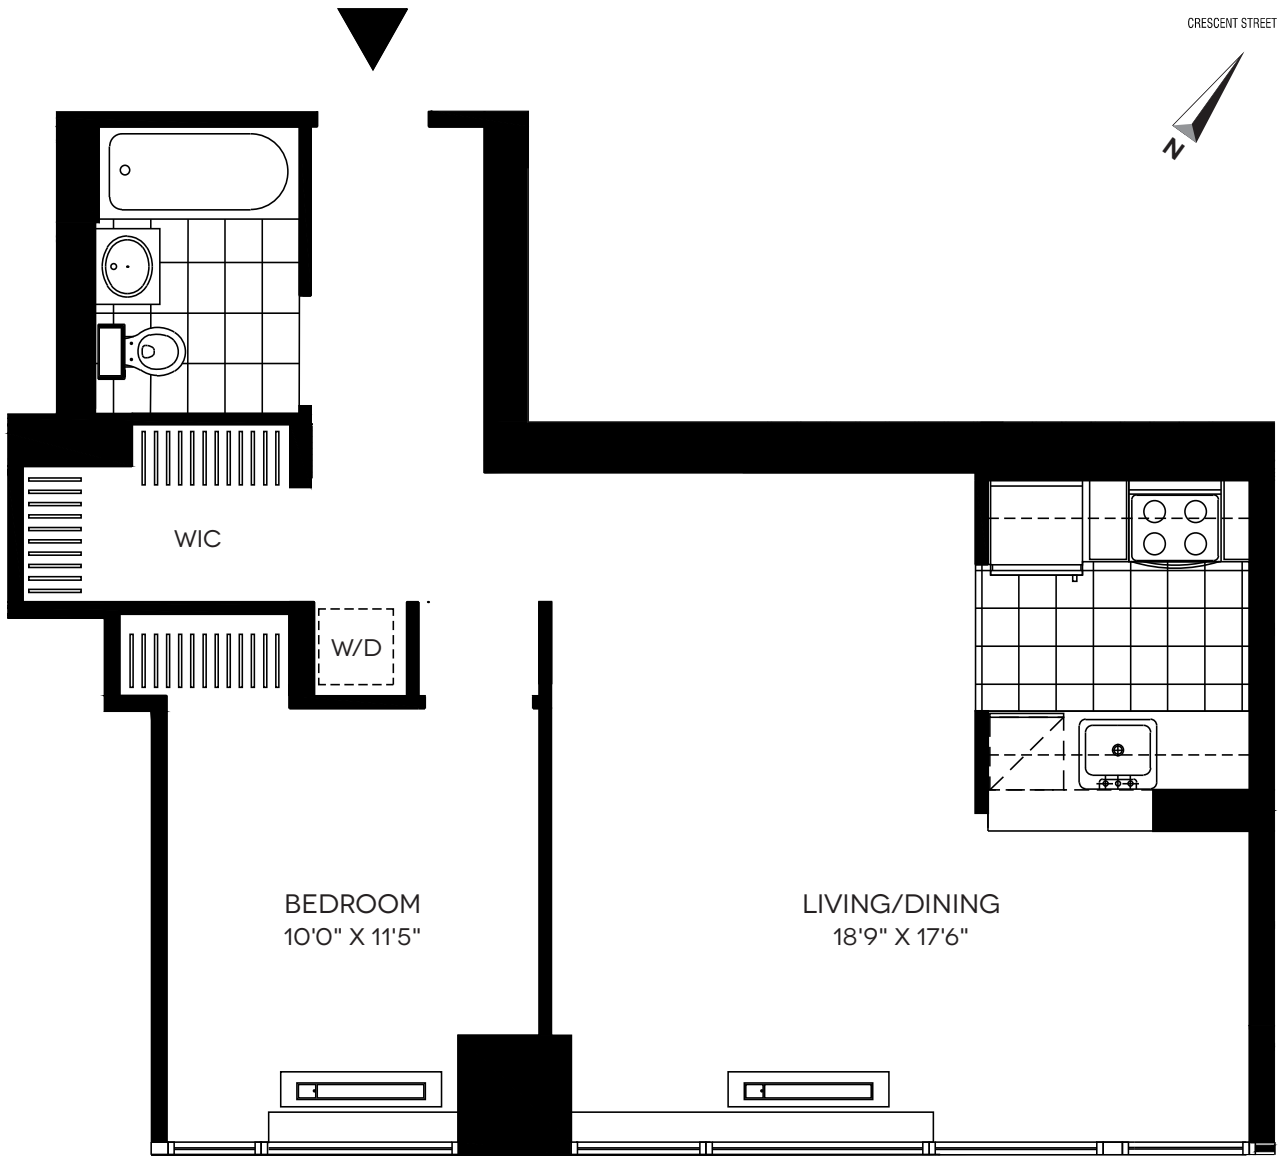

RESIDENCE 13 / FLOORS 8-30

1 BEDROOM, 1 BATH / 686 SQ. FT

NOTES _____

43-10 Crescent Street
Long Island City, NY 11101

All layouts and details shown are approximate.