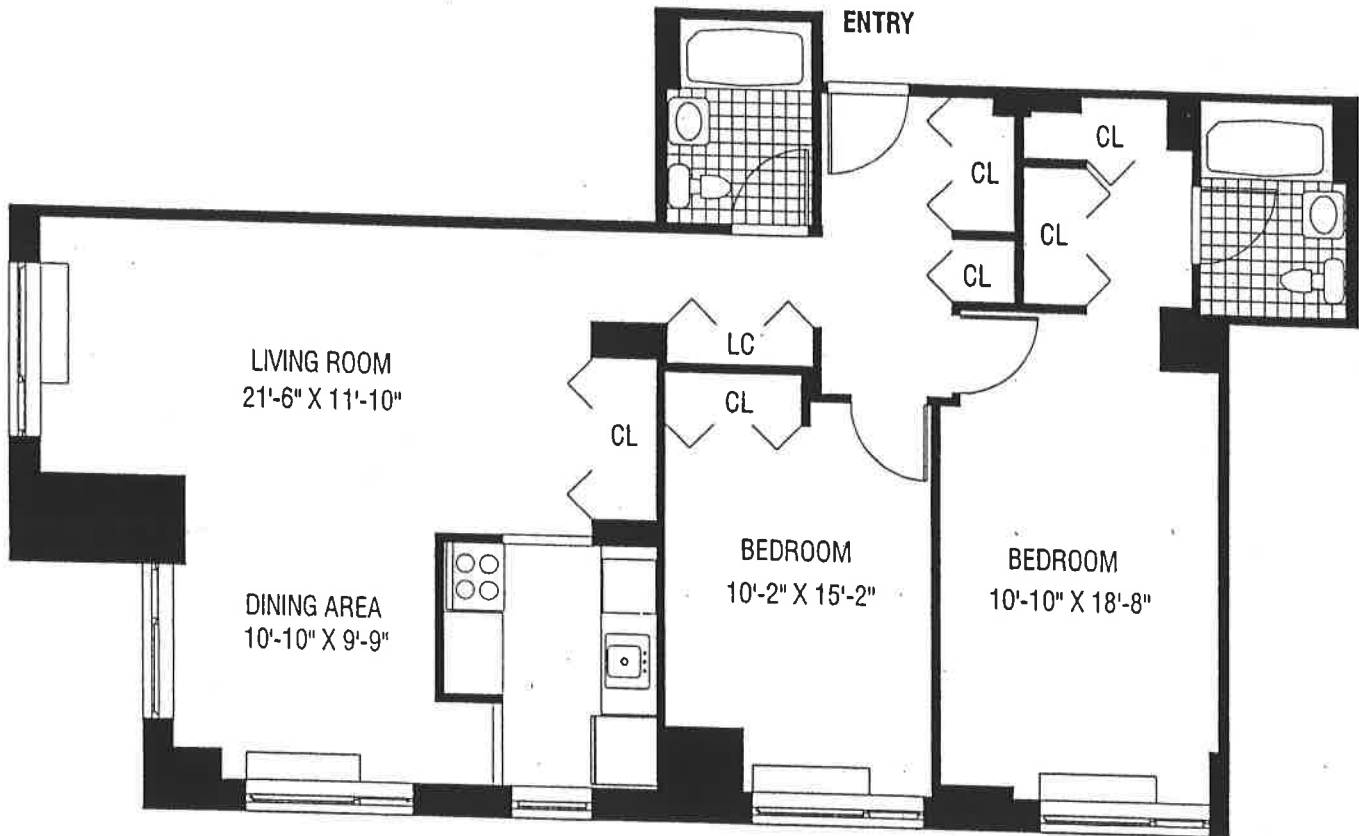

TRIBECA
POINTE

41 River Terrace

TWO-BEDROOM APT. PLAN

UNITS:
4008, 4108

Note: All dimensions, layouts, and details shown are approximate. Plan is subject to change as deemed necessary by site conditions, by Building Department or other Authority, or as determined by the Builder. When accurate dimensions are necessary, on-site measurements are recommended.