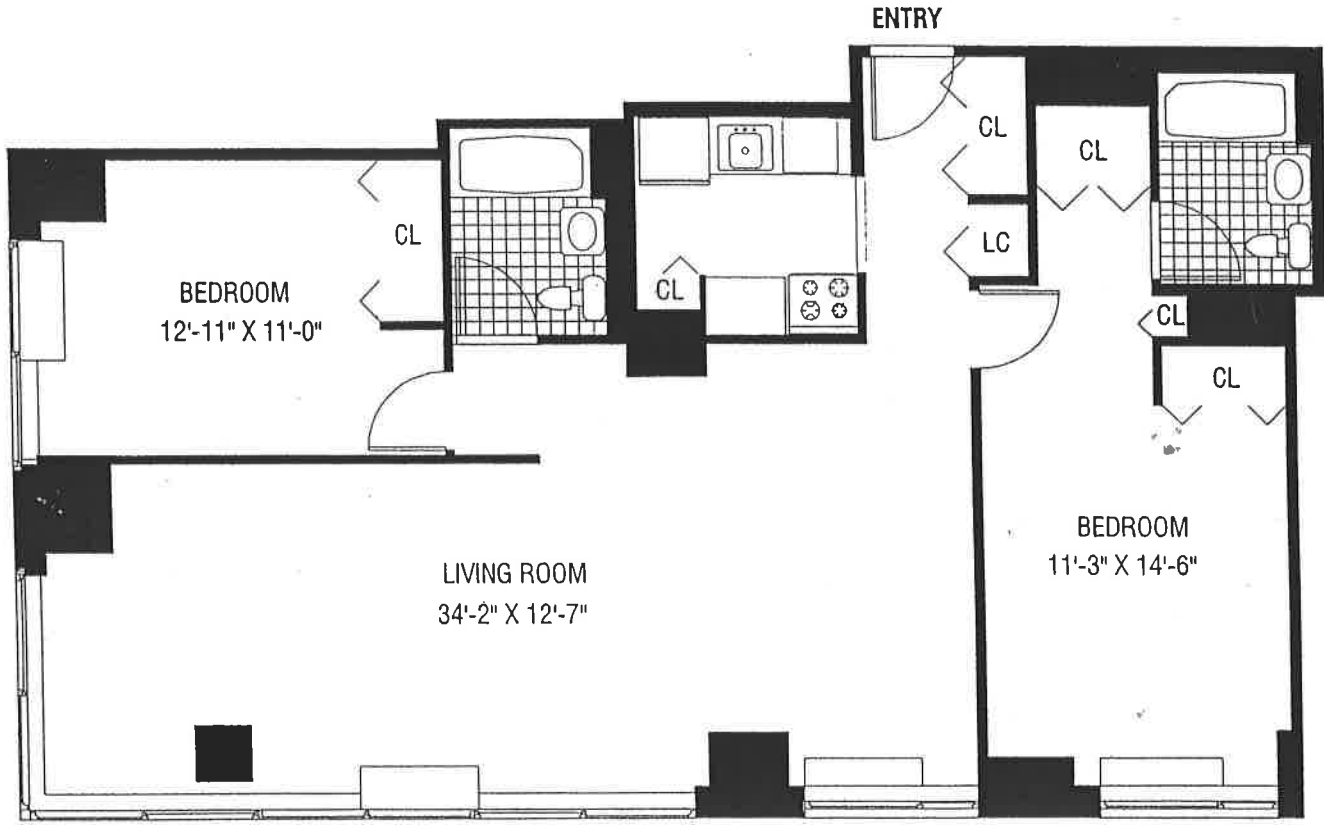

**TRIBECA
POINTE**

41 River Terrace

TWO-BEDROOM APT. PLAN

Note: All dimensions, layouts, and details shown are approximate. Plan is subject to change as deemed necessary by site conditions, by Building Department or other Authority, or as determined by the builder. When accurate dimensions are necessary, on-site measurements are recommended.

UNITS: 308, 408, 508, 608