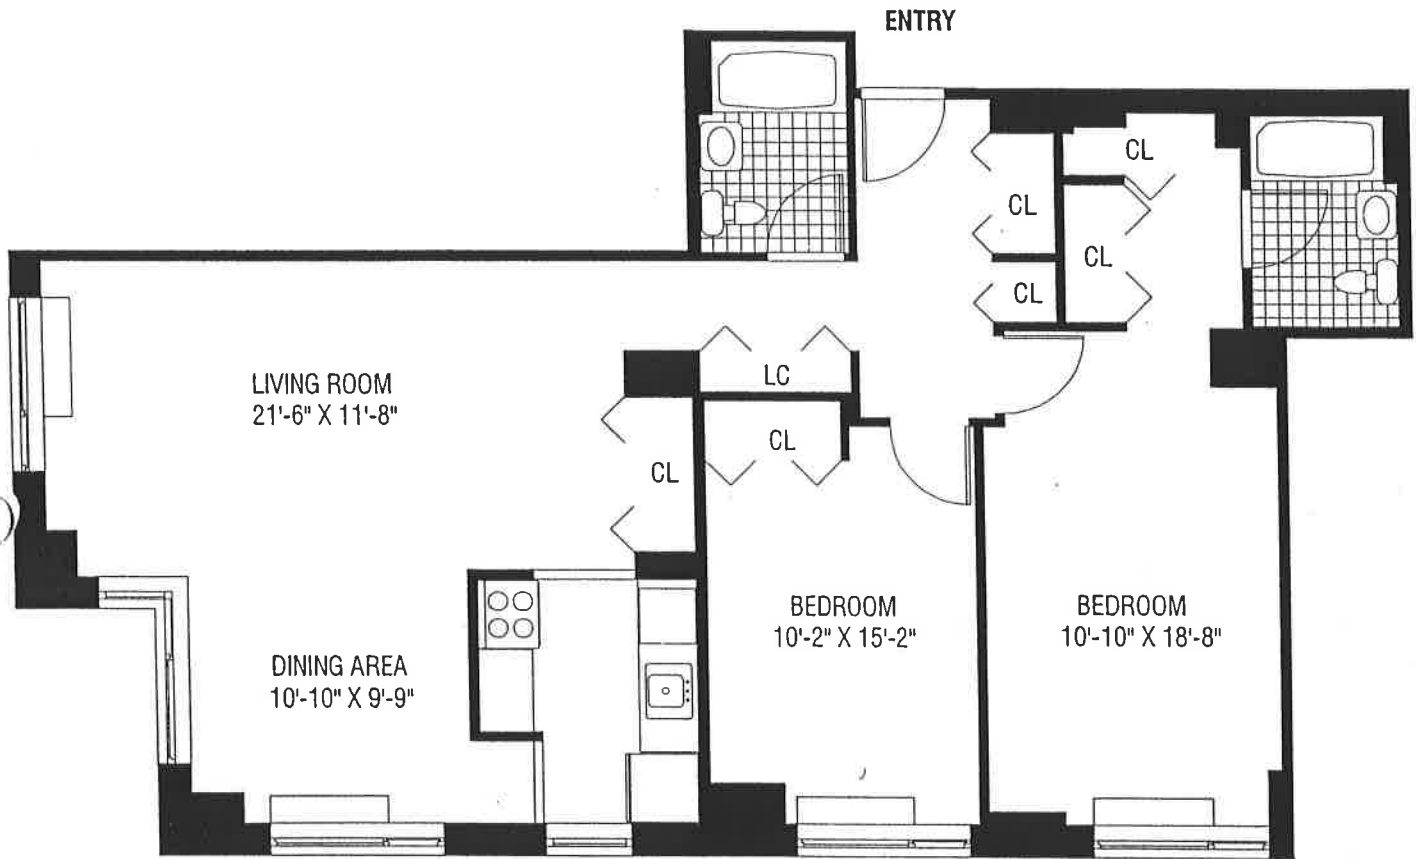

**TRIBECA
POINTE**

41 River Terrace

UNITS:

2808, 2908, 3008, 3108
3208, 3308, 3408, 3508
3608, 3708, 3808, 3908

TWO-BEDROOM APT. PLAN

Note: All dimensions, layouts, and details shown are approximate. Plan is subject to change as deemed necessary by site conditions, by Building Department or other Authority, or as determined by the Builder. When accurate dimensions are necessary, on-site measurements are recommended.