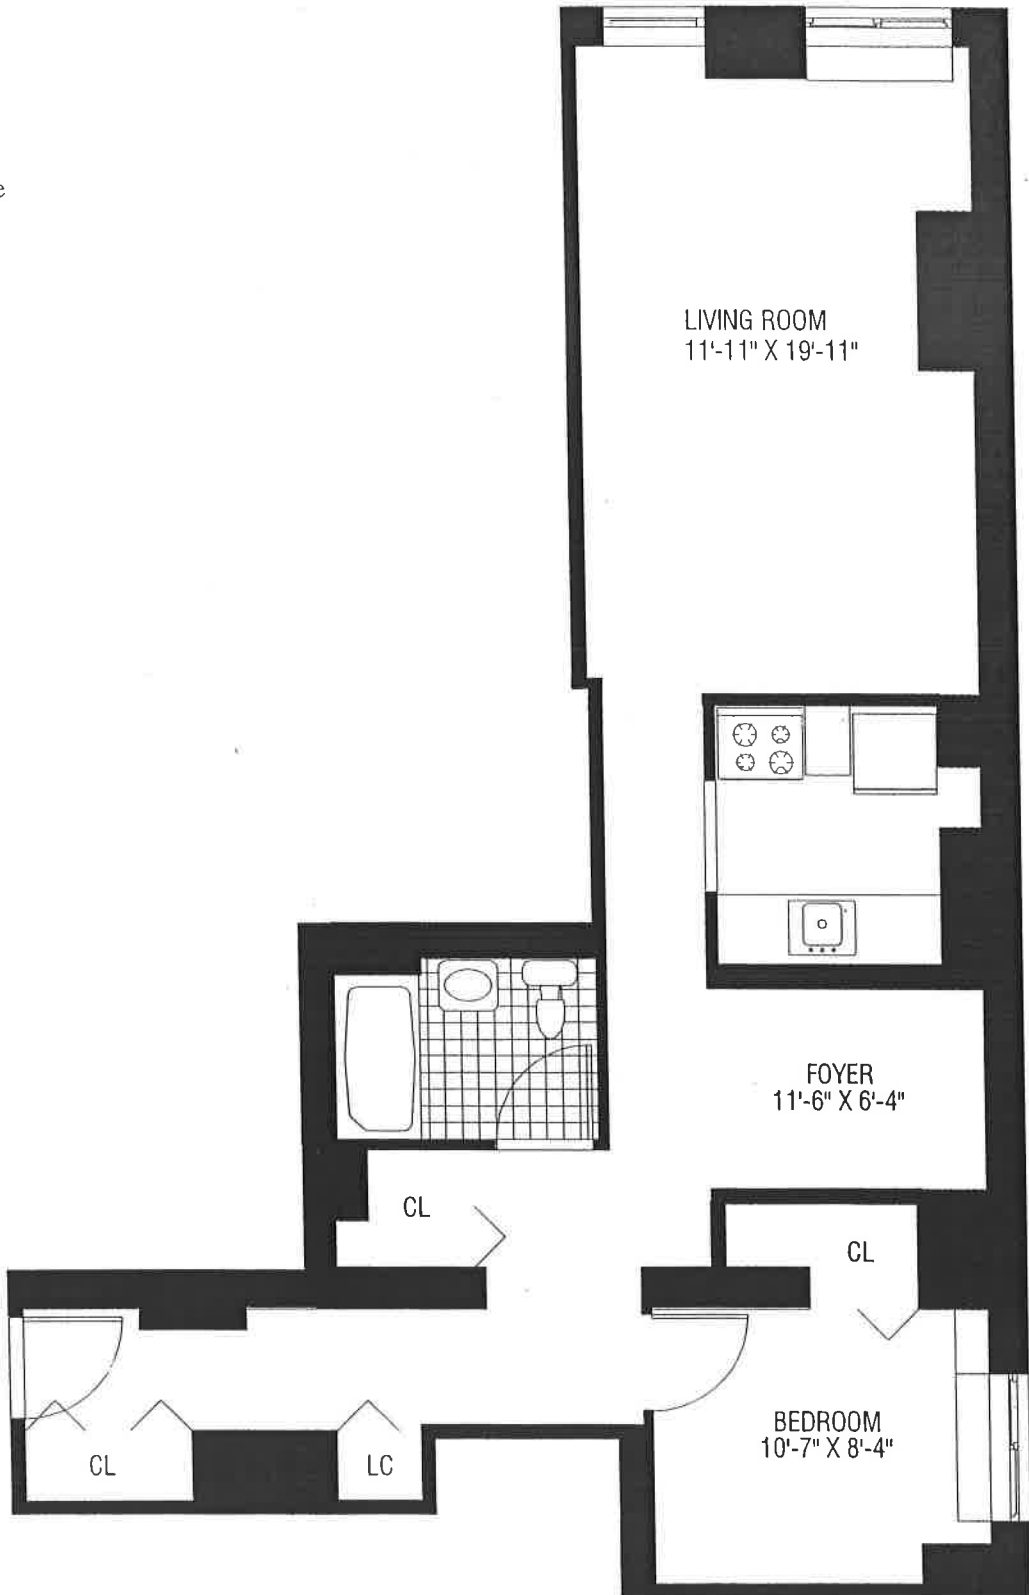

**TRIBECA
POINTE**

41 River Terrace

ENTRY

UNIT: 1508

ONE-BEDROOM APT. PLAN

Note: All dimensions, layouts, and details shown are approximate. Plan is subject to change as deemed necessary by site conditions, by Building Department or other Authority, or as determined by the Builder. When accurate dimensions are necessary, on-site measurements are recommended.