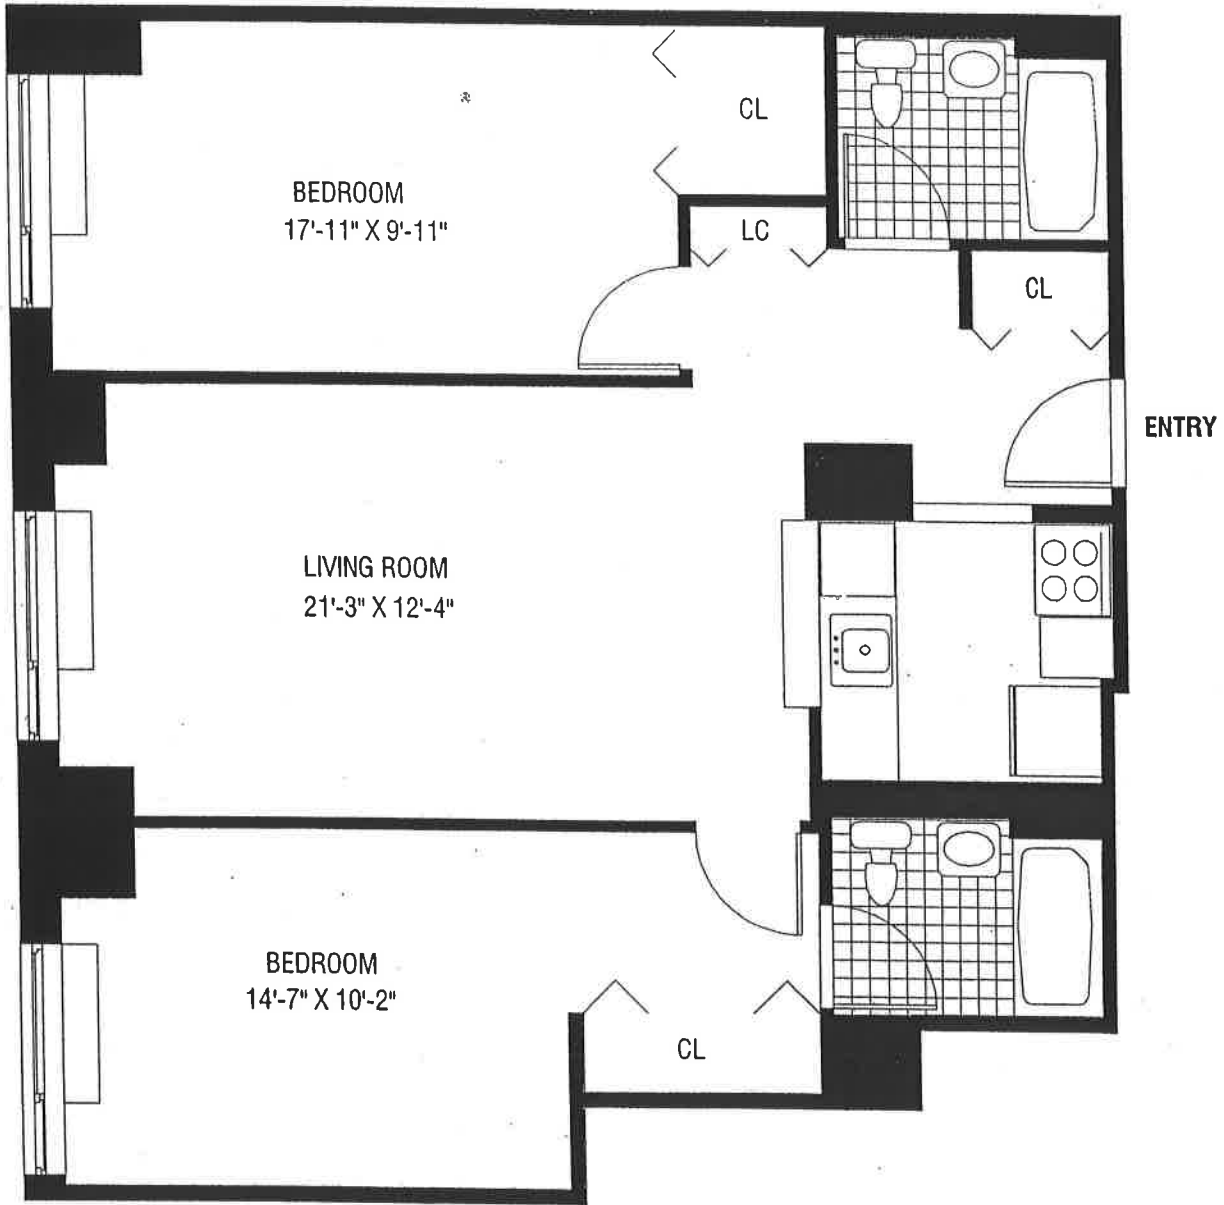

**TRIBECA
POINTE**

41 River Terrace

TWO-BEDROOM APT. PLAN

UNITS:
704, 804, 904
1004, 1104, 1204
1404, 1504, 1607

Note: All dimensions, layouts, and details shown are approximate. Plan is subject to change as deemed necessary by site conditions, by Building Department or other Authority, or as determined by the Builder. When accurate dimensions are necessary, on-site measurements are recommended.