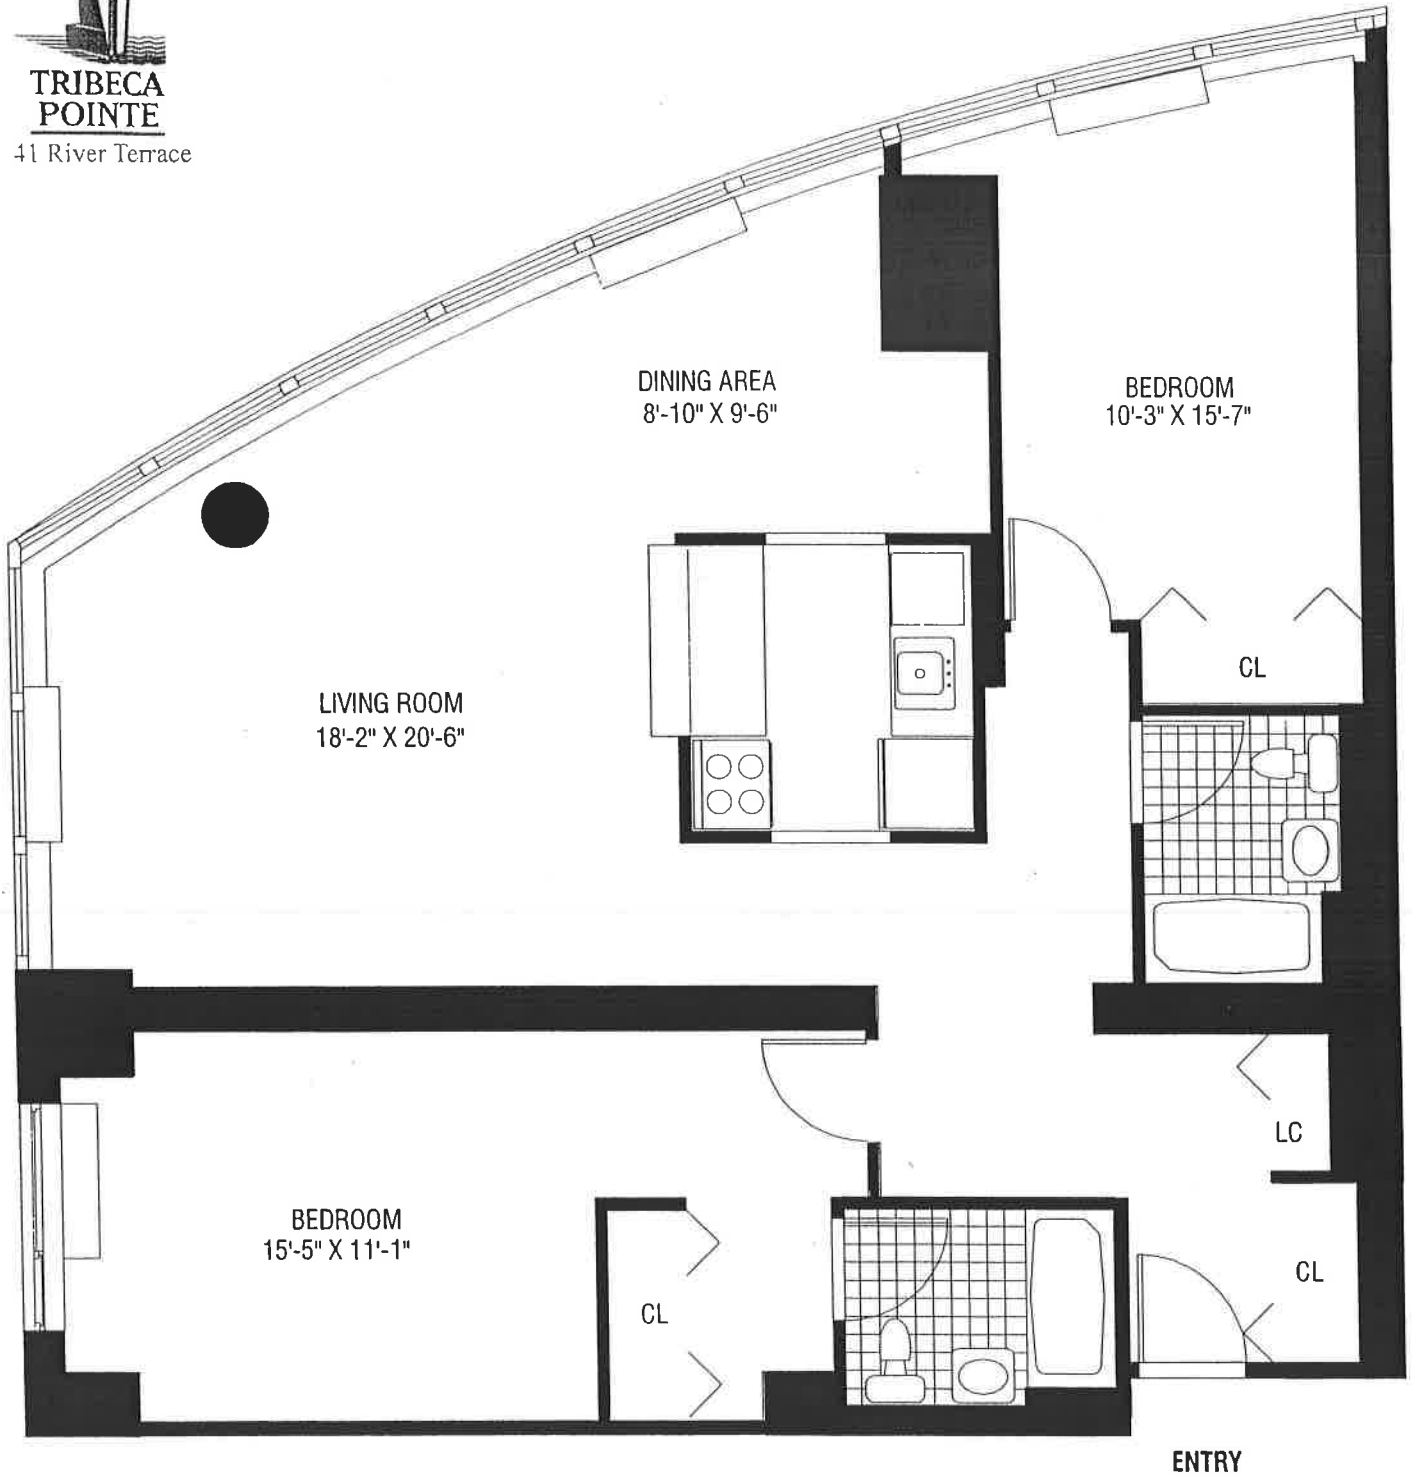

**TRIBECA
POINTE**

41 River Terrace

TWO-BEDROOM APT. PLAN

UNITS:
2906, 3006

Note: All dimensions, layouts, and details shown are approximate. Plan is subject to change as deemed necessary by site conditions, by Building Department or other Authority, or as determined by the Builder. When accurate dimensions are necessary, on-site measurements are recommended.