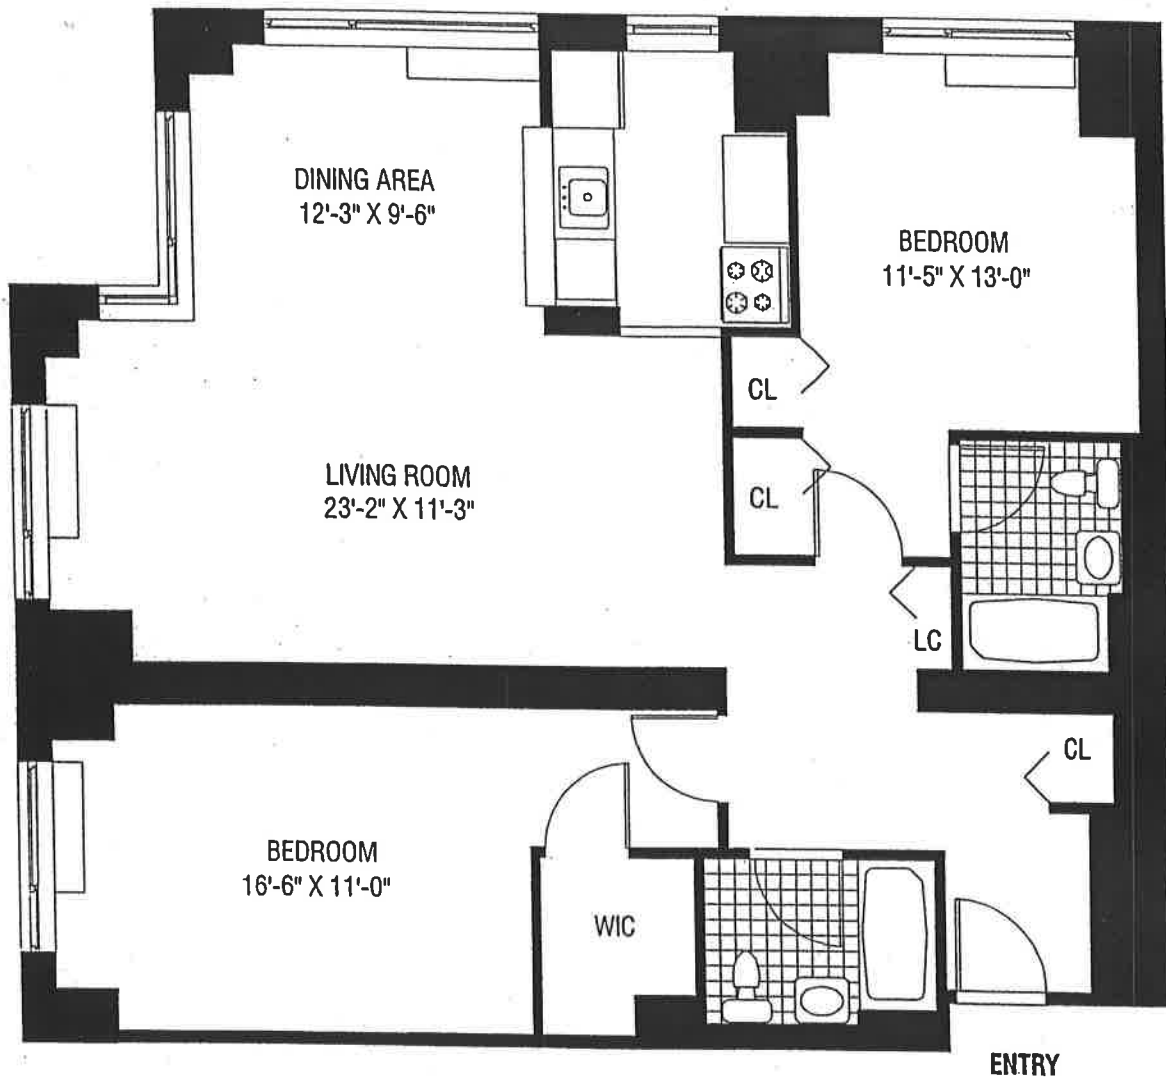

**TRIBECA
POINTE**

41 River Terrace

TWO-BEDROOM APT. PLAN

UNITS:
1906, 2006, 2106, 2206

Note: All dimensions, layouts, and details shown are approximate. Plan is subject to change as deemed necessary by site conditions, by Building Department or other Authority; or as determined by the Builder. When accurate dimensions are necessary, on-site measurements are recommended.