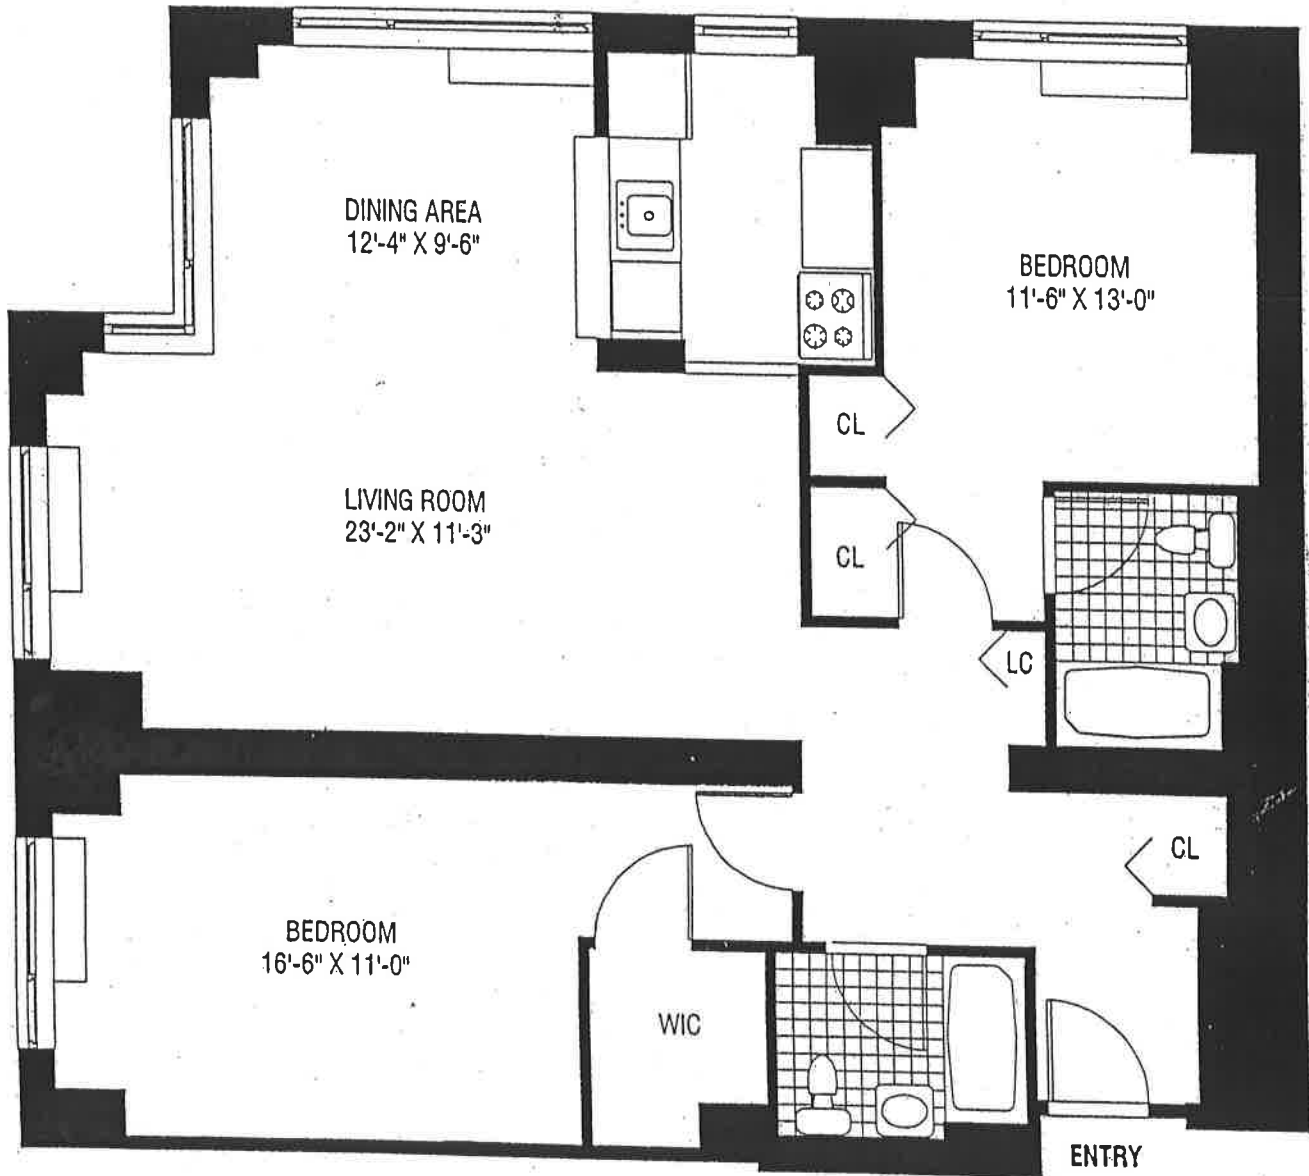

**TRIBECA  
POINTE**

41 River Terrace

## TWO-BEDROOM APT. PLAN

UNITS:  
1706, 1806, 2306  
2406, 2506

Note: All dimensions, layouts, and details shown are approximate. Plan is subject to change as deemed necessary by site conditions, by Building Department or other Authority, or as determined by the Builder.