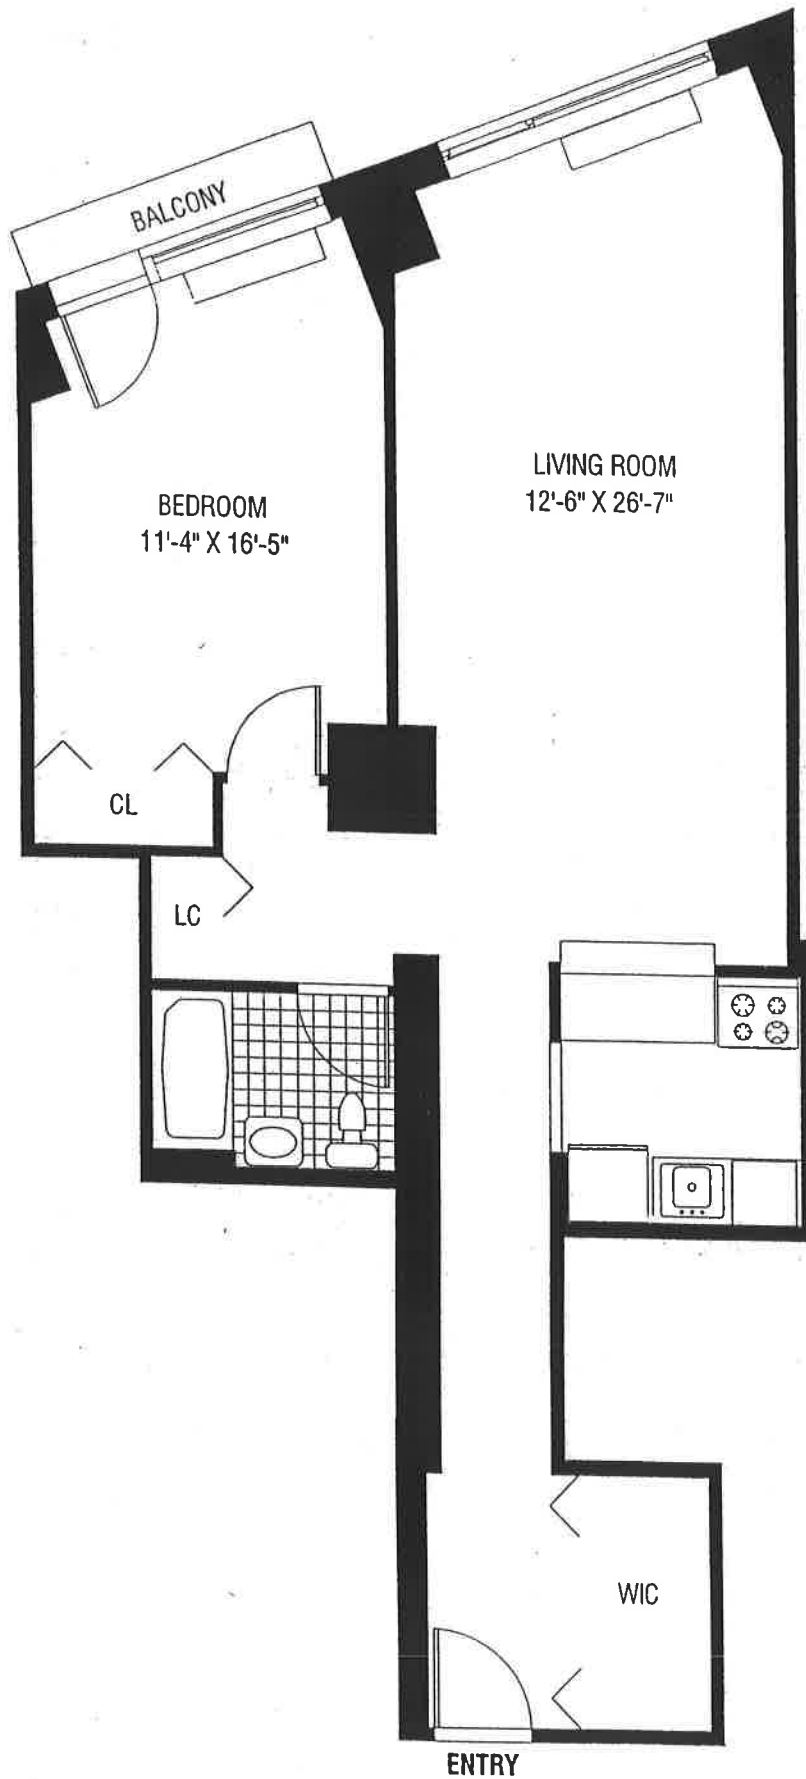

**TRIBECA
POINTE**

41 River Terrace

ONE-BEDROOM APT. PLAN

Note: All dimensions, layouts, and details shown are approximate. Plan is subject to change as deemed necessary by site conditions, by Building Department or other Authority, or as determined by the builder. When accurate dimensions are necessary, on-site measurements are recommended.

UNITS: 305, 505