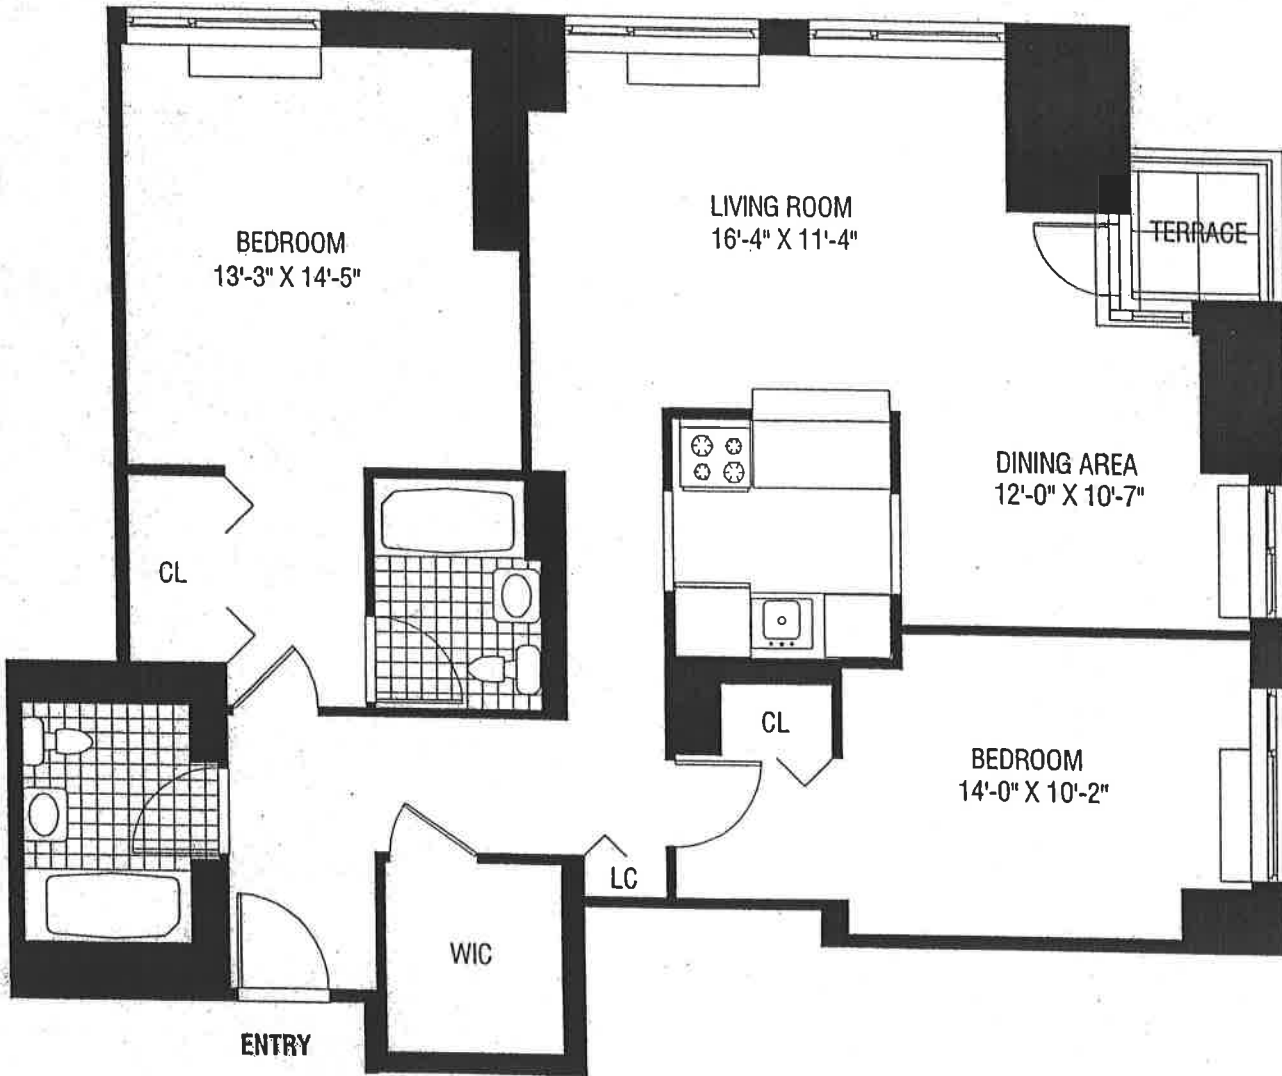

**TRIBECA
POINTE**

41 River Terrace

TWO-BEDROOM APT. PLAN

Note: All dimensions, layouts, and details shown are approximate. Plan is subject to change as deemed necessary by site conditions, by Building Department or other Authority, or as determined by the Builder. When accurate dimensions are necessary, on-site measurements are recommended.

UNIT: 1704