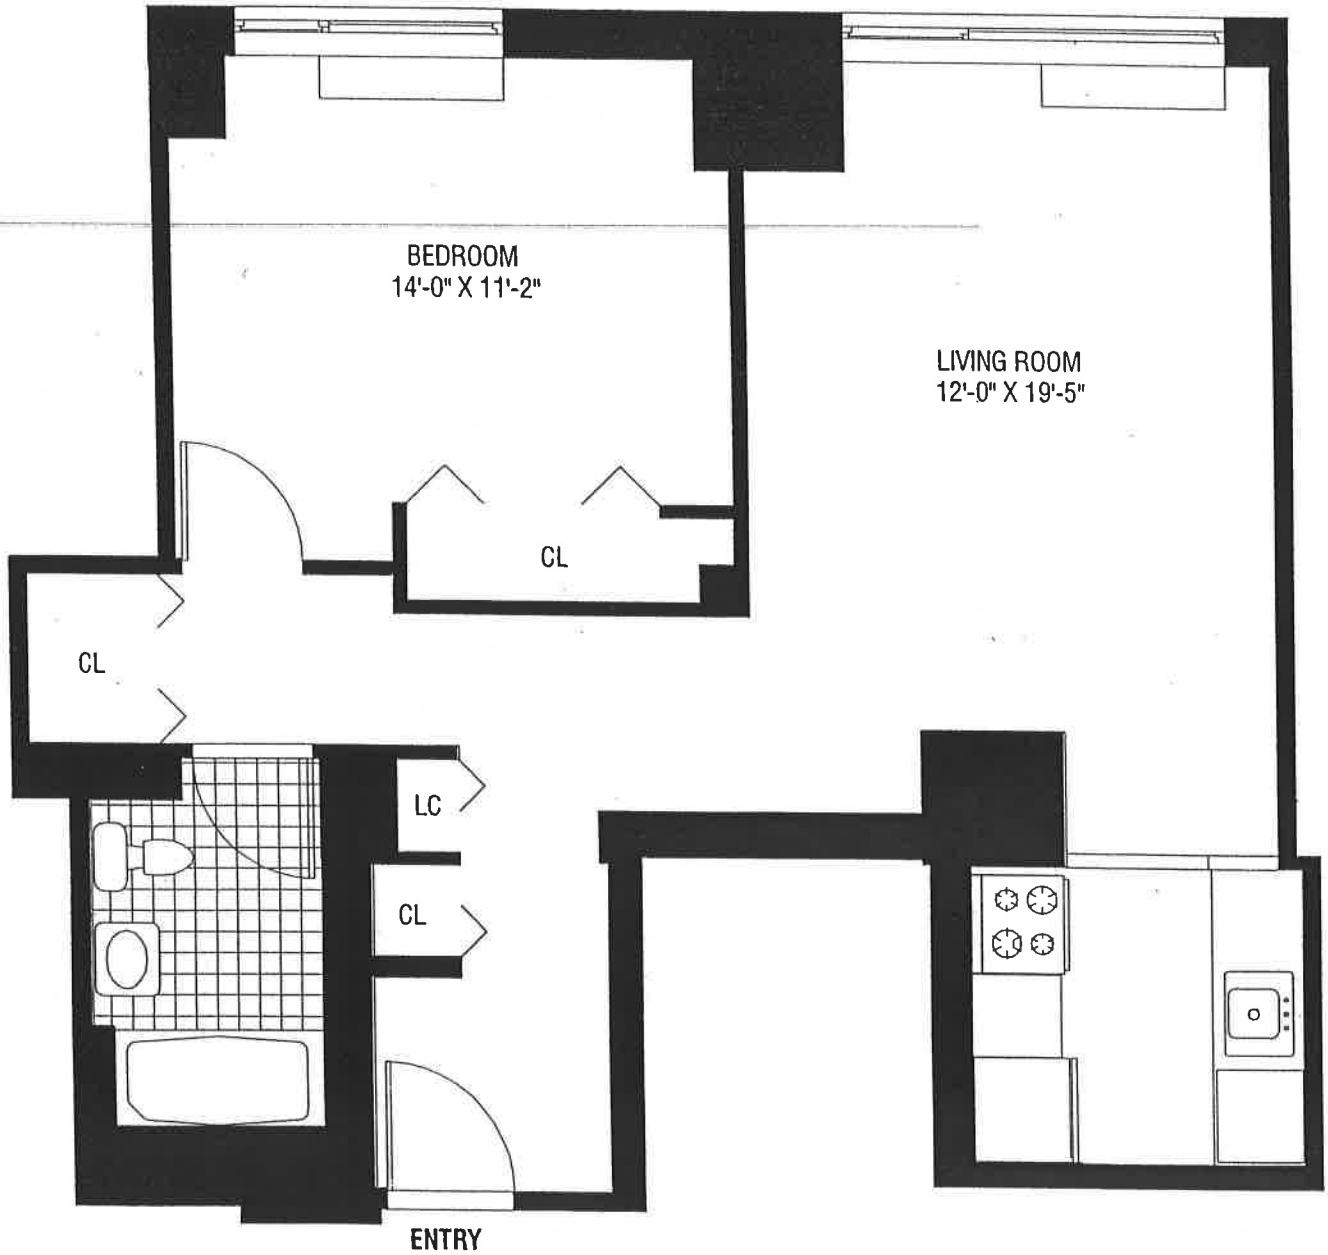

**TRIBECA  
POINTE**

41 River Terrace

## ONE-BEDROOM APT. PLAN

Note: All dimensions, layouts, and details shown are approximate. Plan is subject to change as deemed necessary by site conditions, by Building Department or other Authority, or as determined by the Builder. When accurate dimensions are necessary, on-site measurements are recommended.

UNIT: 1604