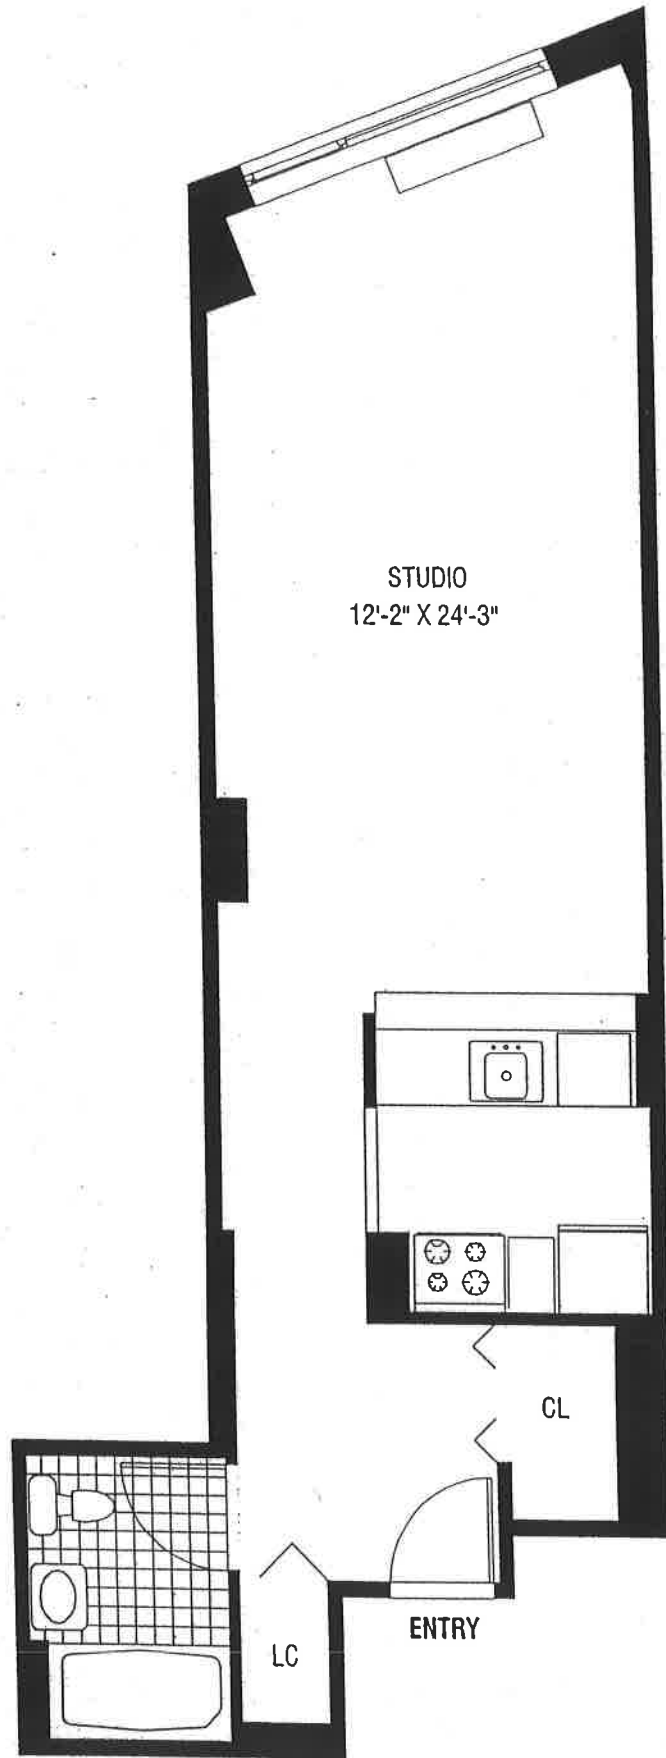

**TRIBECA  
POINTE**

41 River Terrace

## STUDIO APT. PLAN

Note: All dimensions, layouts, and details shown are approximate. Plan is subject to change as deemed necessary by site conditions, by Building Department or other Authority; or as determined by the builder. When accurate dimensions are necessary, on-site measurements are recommended.