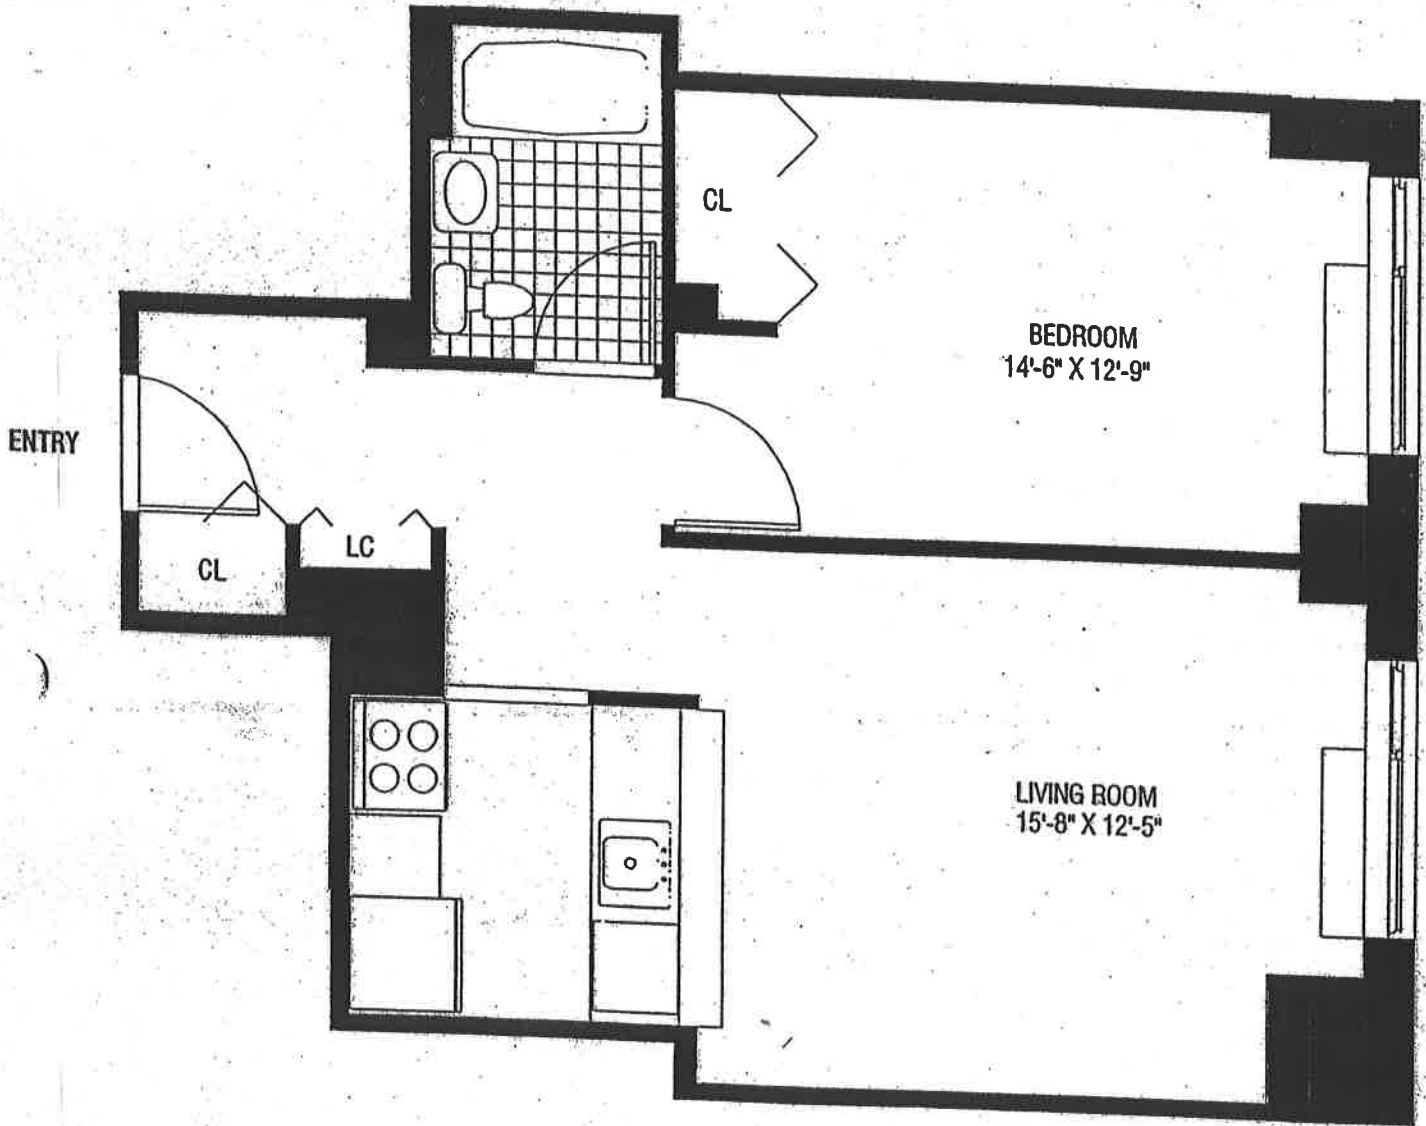

TRIBECA
POINTE

41 River Terrace

ONE-BEDROOM APT. PLAN

UNITS:
2803, 2903, 3003

Note: All dimensions, layouts, and details shown are approximate. Plan is subject to change as deemed necessary by site conditions, by Building Department or other Authority, or as determined