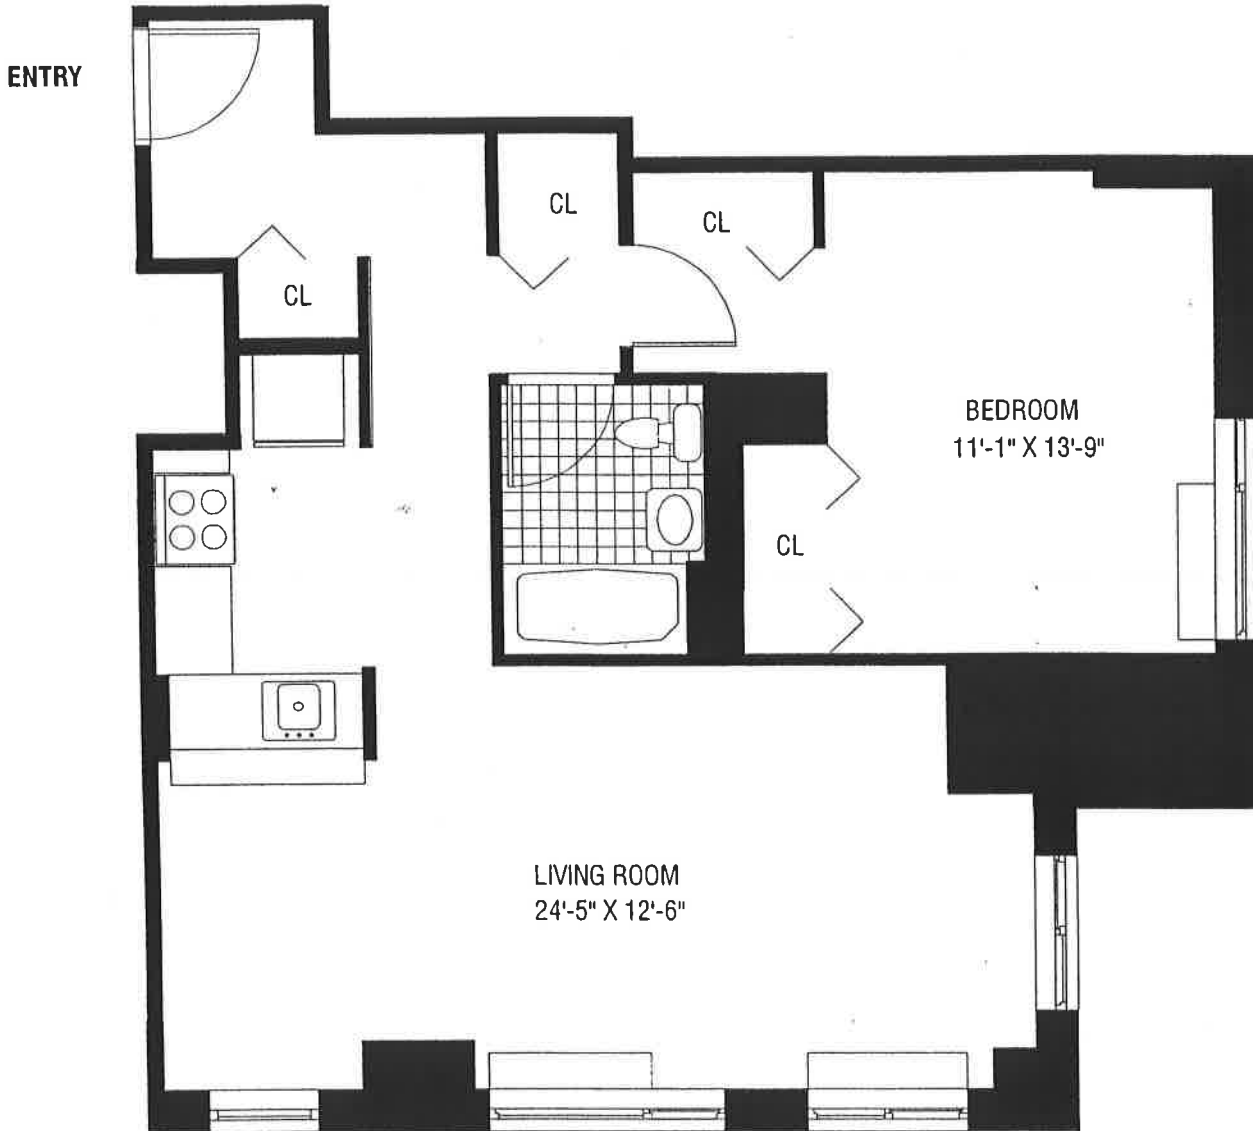

**TRIBECA
POINTE**

41 River Terrace

ONE-BEDROOM APT. PLAN

Note: All dimensions, layouts, and details shown are approximate. Plan is subject to change as deemed necessary by site conditions, by Building Department or other Authority, or as determined by the Builder. When accurate dimensions are necessary, on-site measurements are recommended.

UNIT: 4102