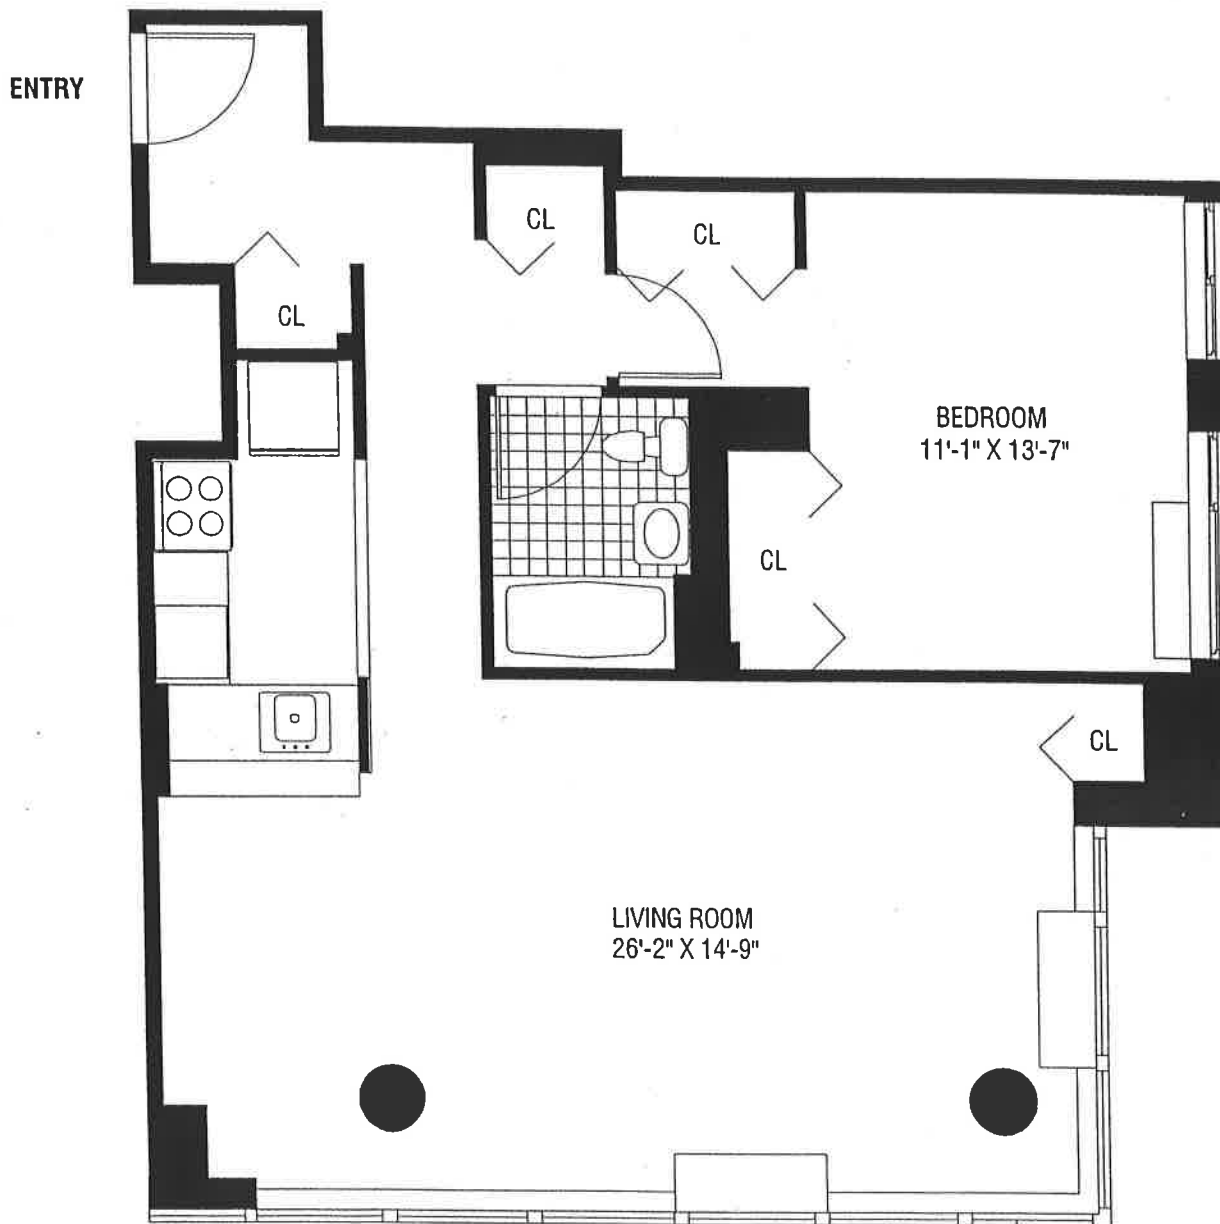

**TRIBECA
POINTE**

41 River Terrace

ONE-BEDROOM APT. PLAN

UNITS:
2802, 2902, 3002

Note: All dimensions, layouts, and details shown are approximate. Plan is subject to change as deemed necessary by site conditions, by Building Department or other Authority, or as determined by the Builder. When accurate dimensions are necessary, on-site measurements are recommended.