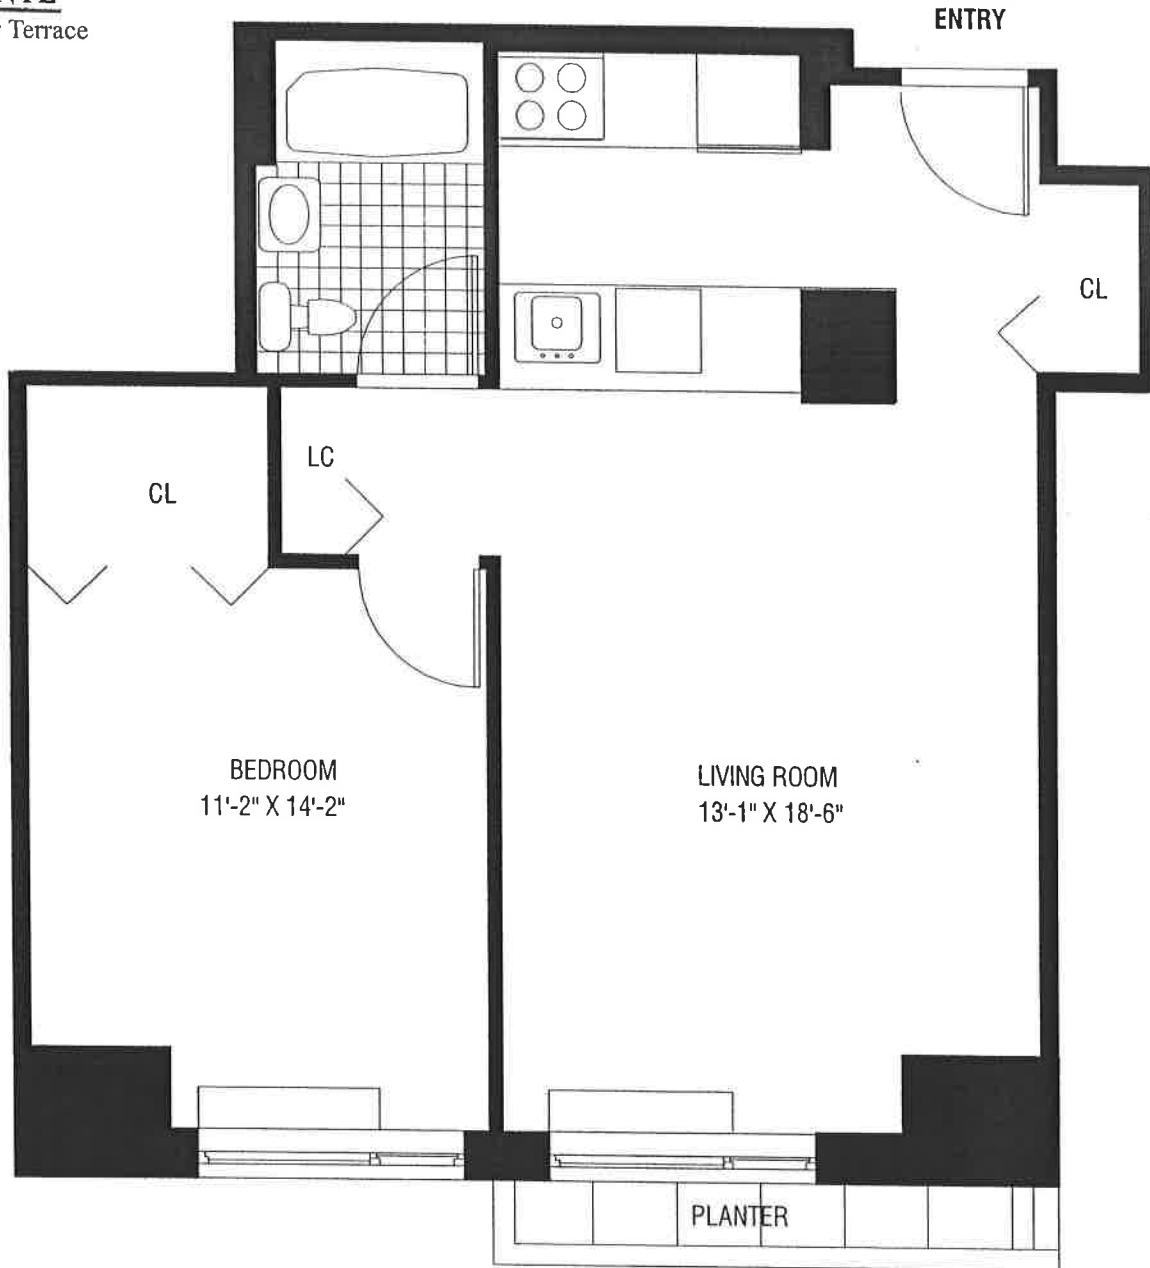

**TRIBECA
POINTE**

41 River Terrace

ONE-BEDROOM APT. PLAN

Note: All dimensions, layouts, and details shown are approximate. Plan is subject to change as deemed necessary by site conditions, by Building Department or other Authority, or as determined by the Builder. When accurate dimensions are necessary, on-site measurements are recommended.

UNIT: 4001