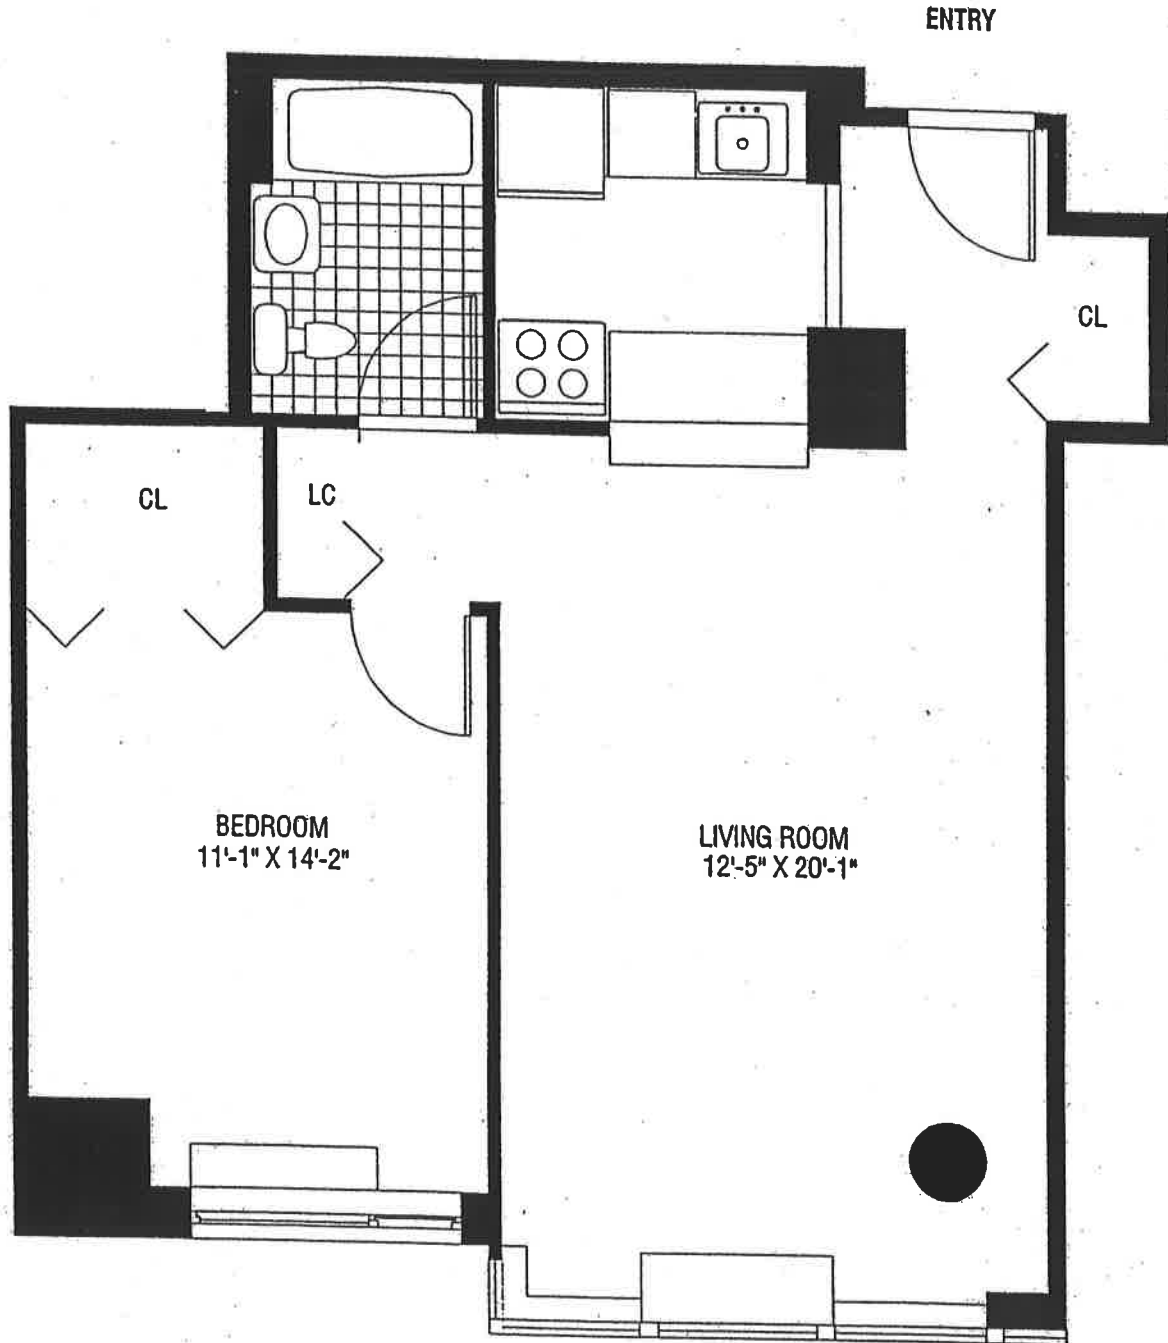

**TRIBECA
POINTE**

41 River Terrace

UNITS:

- 2801, 2901, 3001, 3101
- 3201, 3301, 3401, 3501
- 3601, 3701, 3801, 3901

ONE-BEDROOM APT. PLAN

Note: All dimensions, layouts, and details shown are approximate. Plan is subject to change as deemed necessary by site conditions, by Building Department or other Authority, or as determined by the Builder. When accurate dimensions are necessary, on-site measurements are recommended.