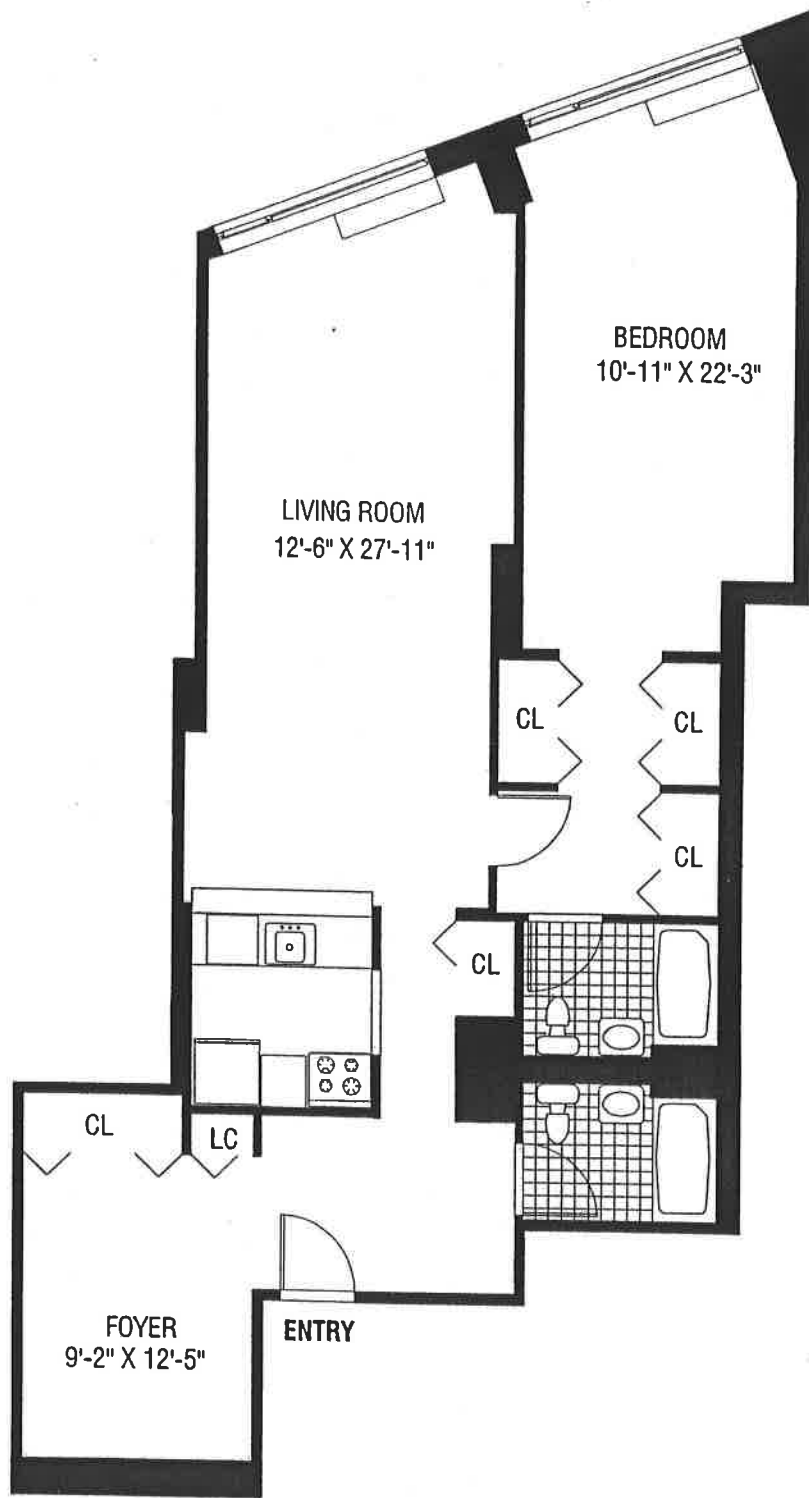

**TRIBECA
POINTE**

41 River Terrace

ONE-BEDROOM APT. PLAN

Note: All dimensions, layouts, and details shown are approximate. Plan is subject to change as deemed necessary by site conditions, by Building Department or other Authority, or as determined by the Builder. When accurate dimensions are necessary, on-site measurements are recommended.

UNIT: 201