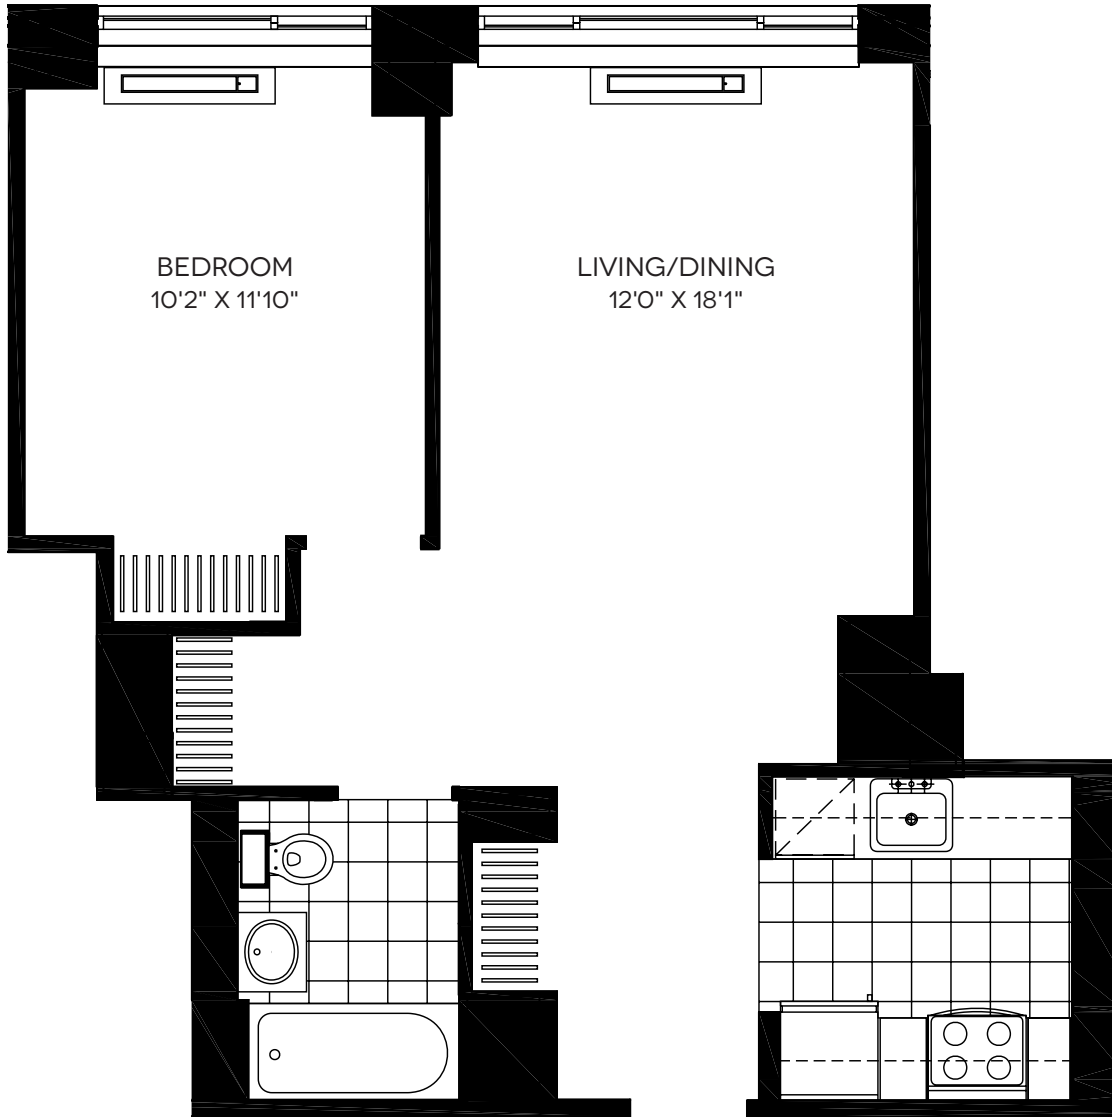

RESIDENCE 9 / FLOORS 3-6

1 BEDROOM, 1 BATH / 622 SQ. FT

24TH STREET

43RD AVENUE

43RD AVENUE

CRESCENT STREET

NOTES _____

43-10 Crescent Street
Long Island City, NY 11101

All layouts and details shown are approximate.