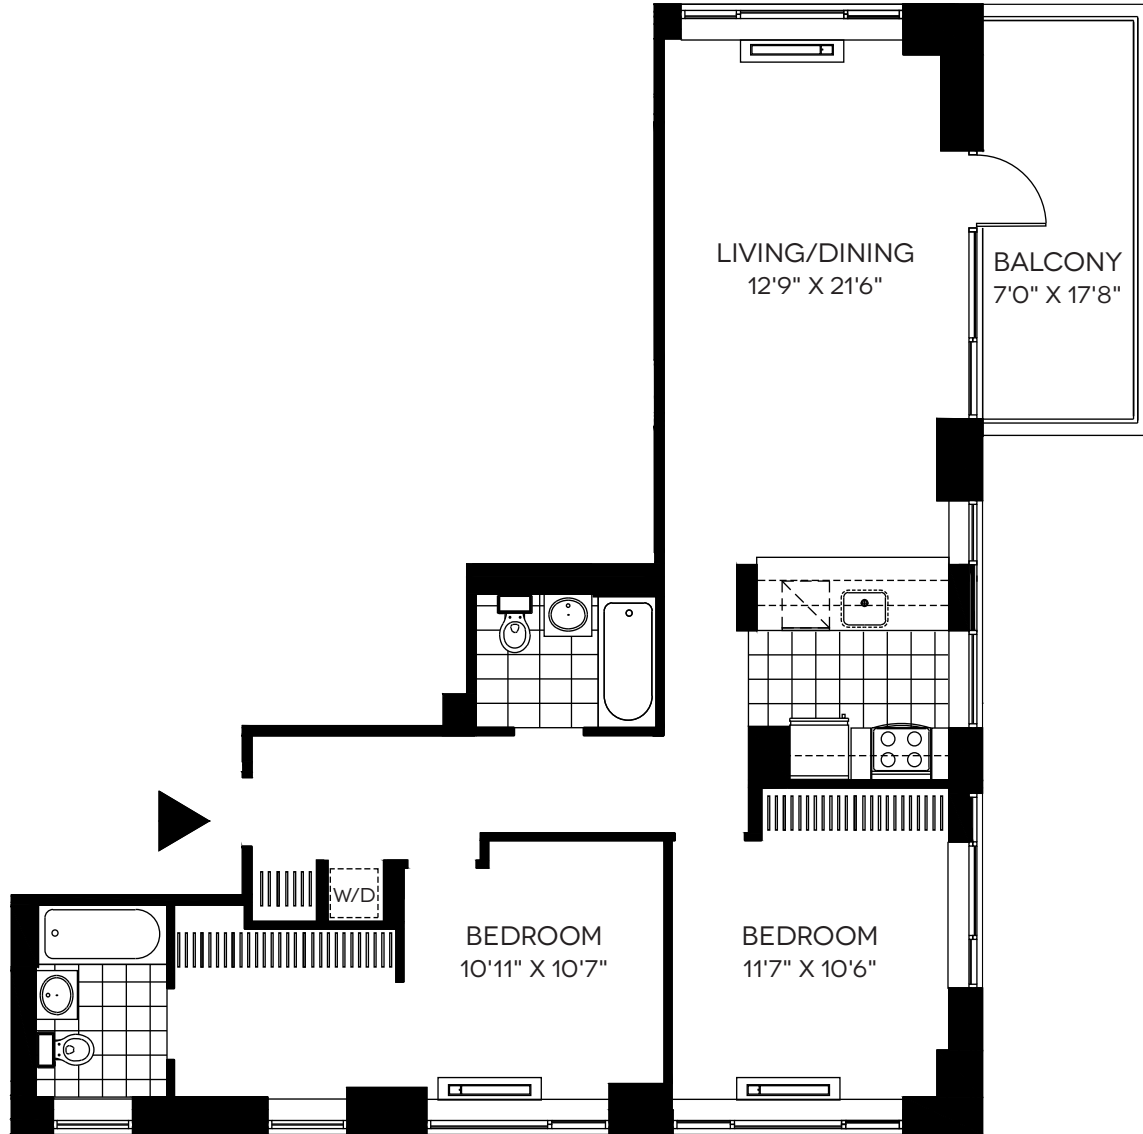

RESIDENCE 8 / FLOORS 34-PH
 2 BEDROOM, 2 BATH, BALCONY / 1,055 SQ FT

NOTES _____

43-10 Crescent Street
 Long Island City, NY 11101

All layouts and details shown are approximate.