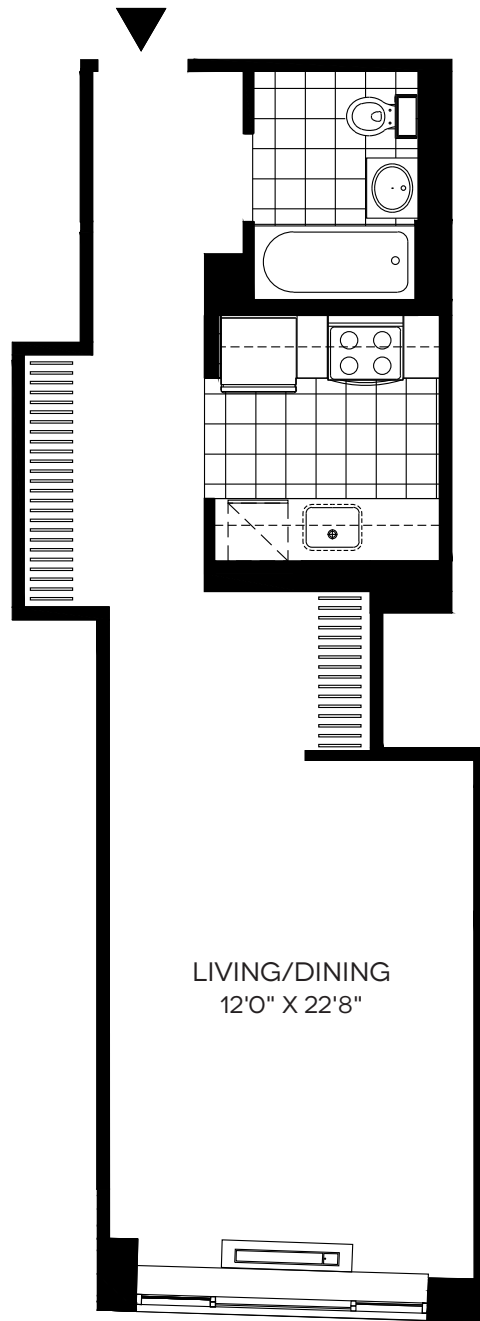

RESIDENCE 19 / FLOORS 3-6

STUDIO, 1 BATH / 508 SQ FT

NOTES _____

43-10 Crescent Street
Long Island City, NY 11101

All layouts and details shown are approximate.