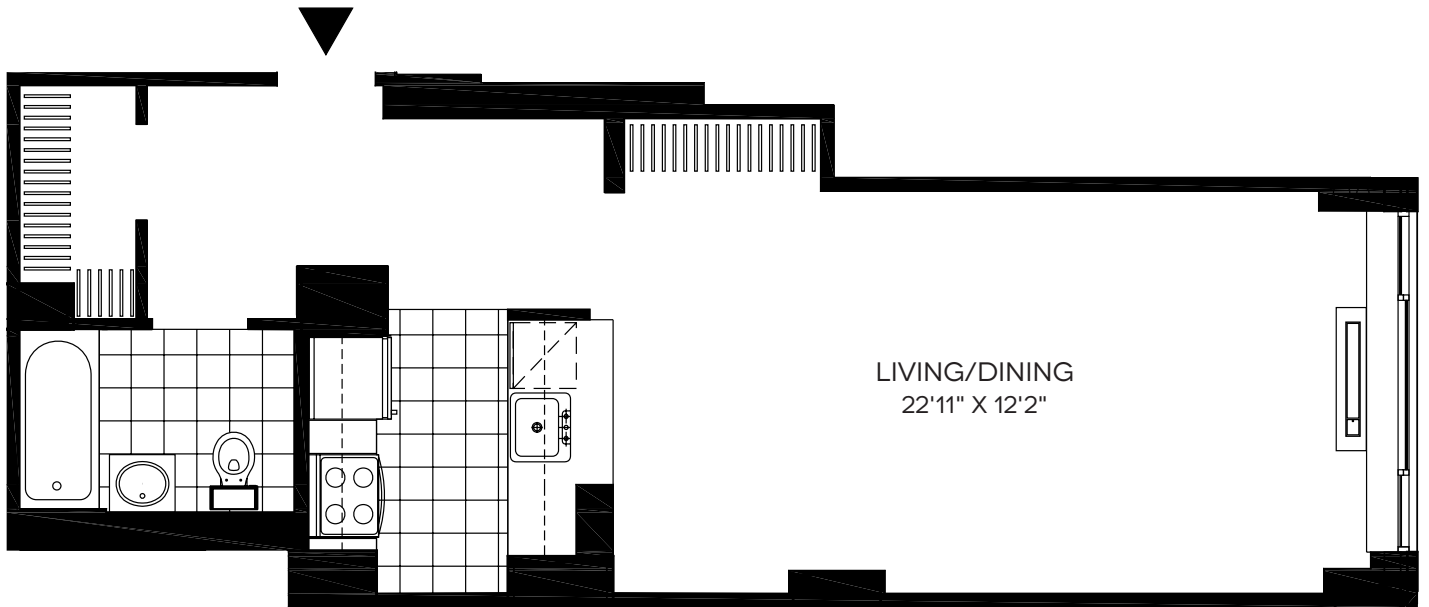

RESIDENCE 13 / FLOORS 3-6

STUDIO, 1 BATH / 599 SQ FT

NOTES _____

43-10 Crescent Street
Long Island City, NY 11101

All layouts and details shown are approximate.