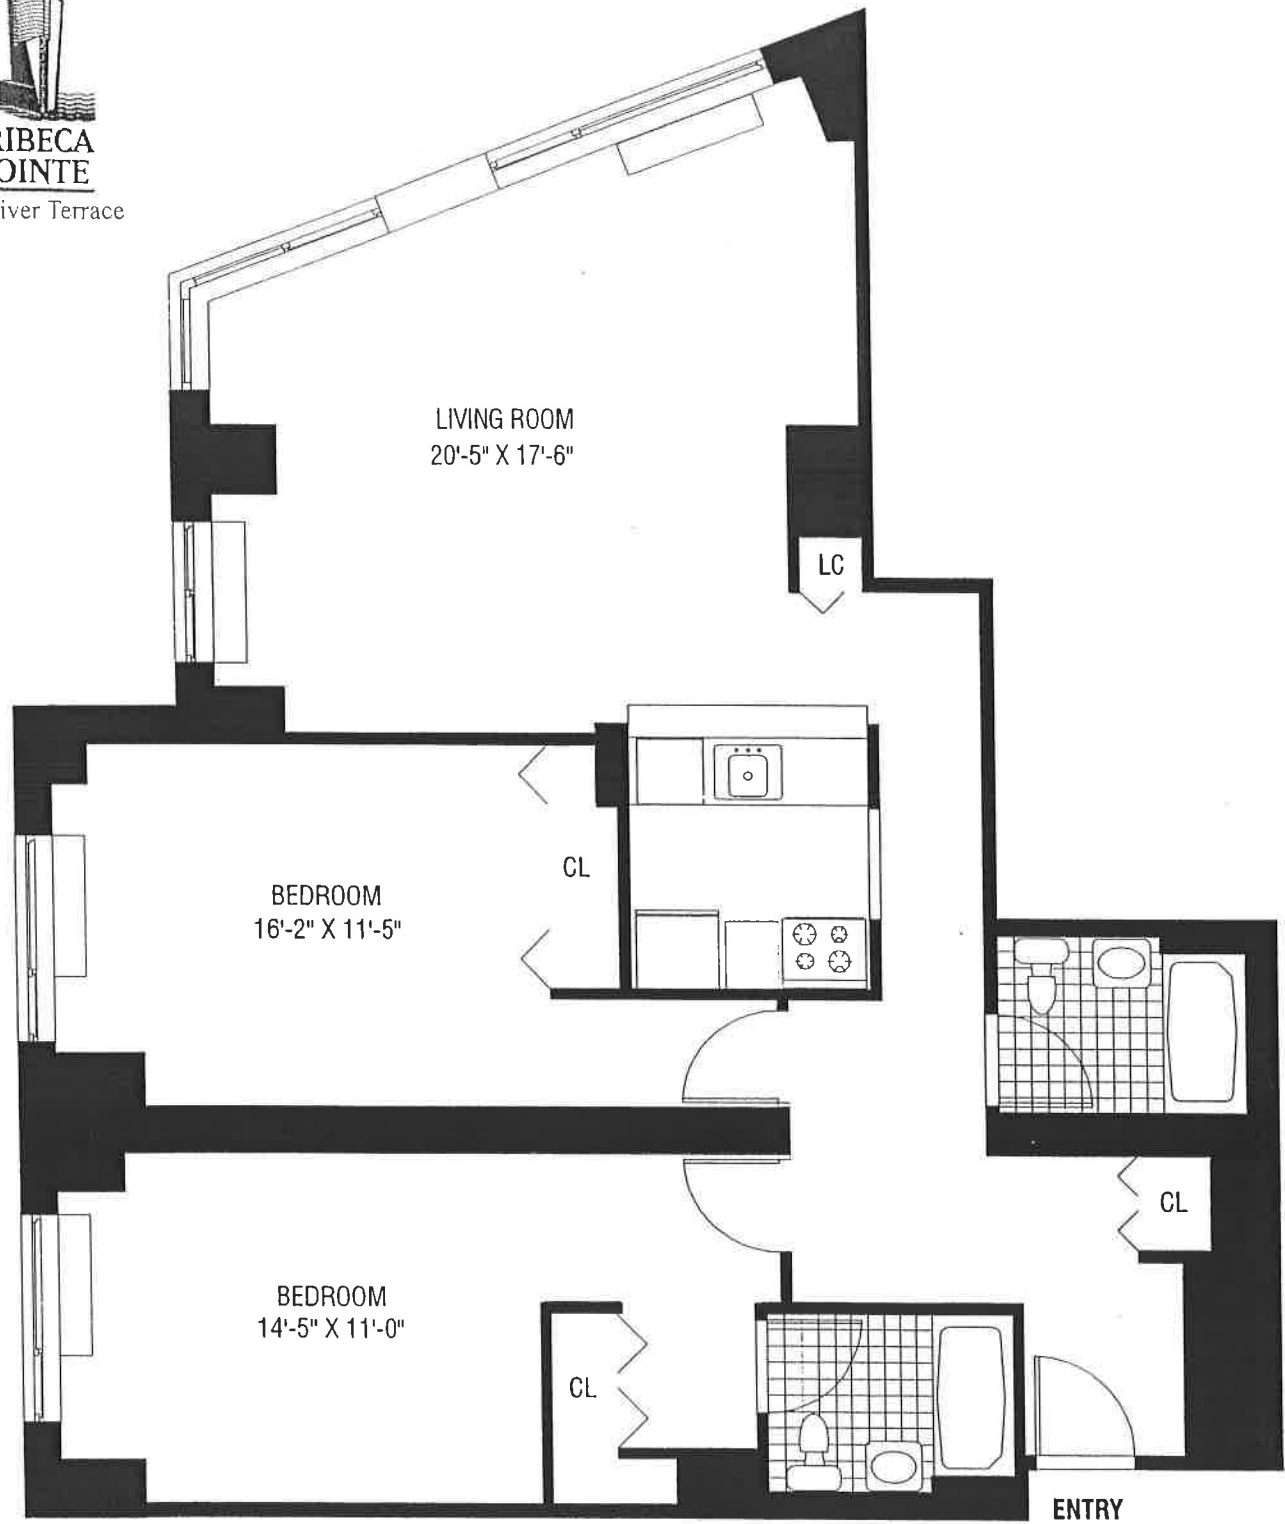

**TRIBECA  
POINTE**

41 River Terrace

## TWO-BEDROOM APT. PLAN

Note: All dimensions, layouts, and details shown are approximate. Plan is subject to change as deemed necessary by site conditions, by Building Department or other Authority, or as determined by the builder. When accurate dimensions are necessary, on-site measurements are recommended.

UNITS: 306, 406, 506, 606