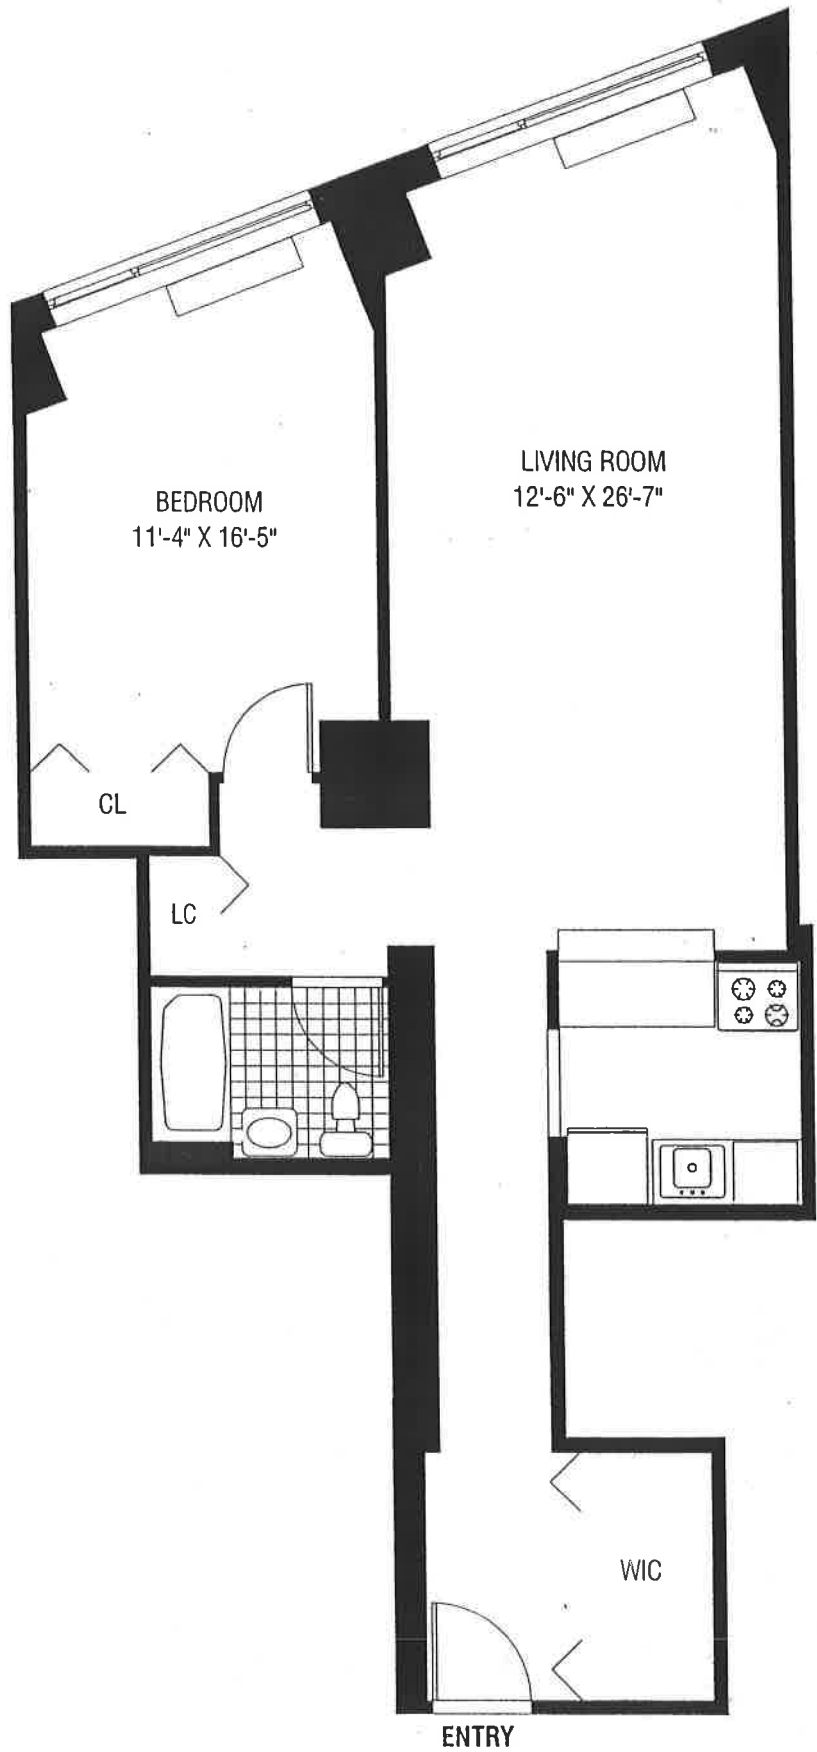

**TRIBECA
POINTE**

41 River Terrace

ONE-BEDROOM APT. PLAN

Note: All dimensions, layouts, and details shown are approximate. Plan is subject to change as deemed necessary by site conditions, by Building Department or other Authority, or as determined by the builder. When accurate dimensions are necessary, on-site measurements are recommended.

UNITS: 405, 605