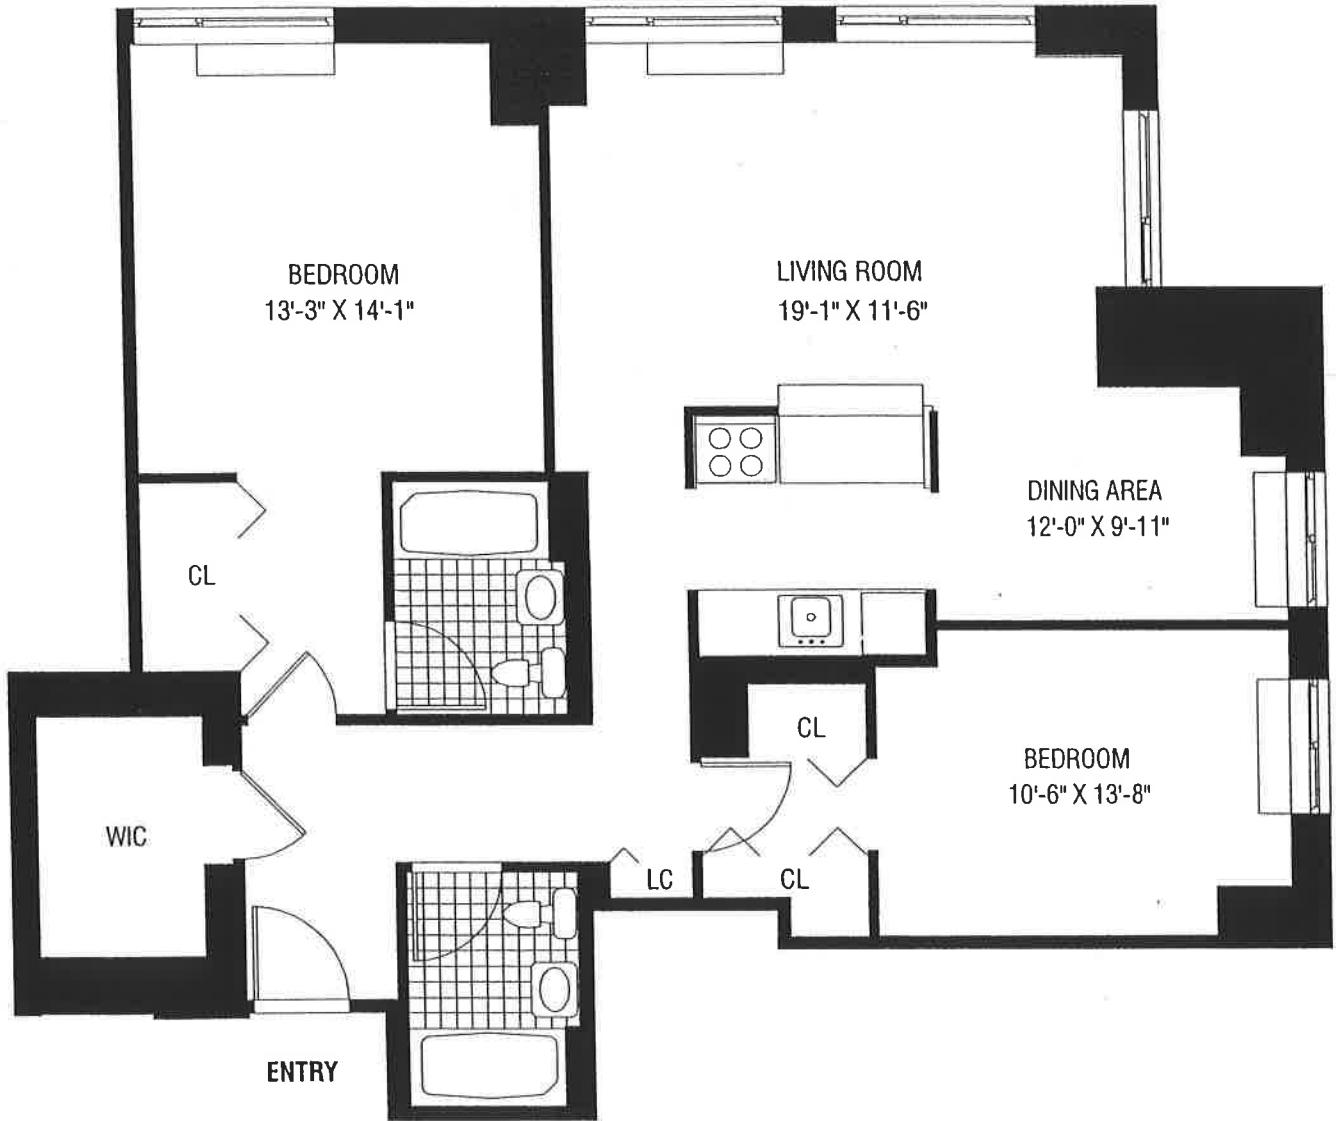

**TRIBECA
POINTE**

41 River Terrace

TWO-BEDROOM APT. PLAN

UNITS:
4004, 4104

Note: All dimensions, layouts, and details shown are approximate. Plan is subject to change as deemed necessary by site conditions, by Building Department or other Authority, or as determined by the Builder. When accurate dimensions are necessary, on-site measurements are recommended.