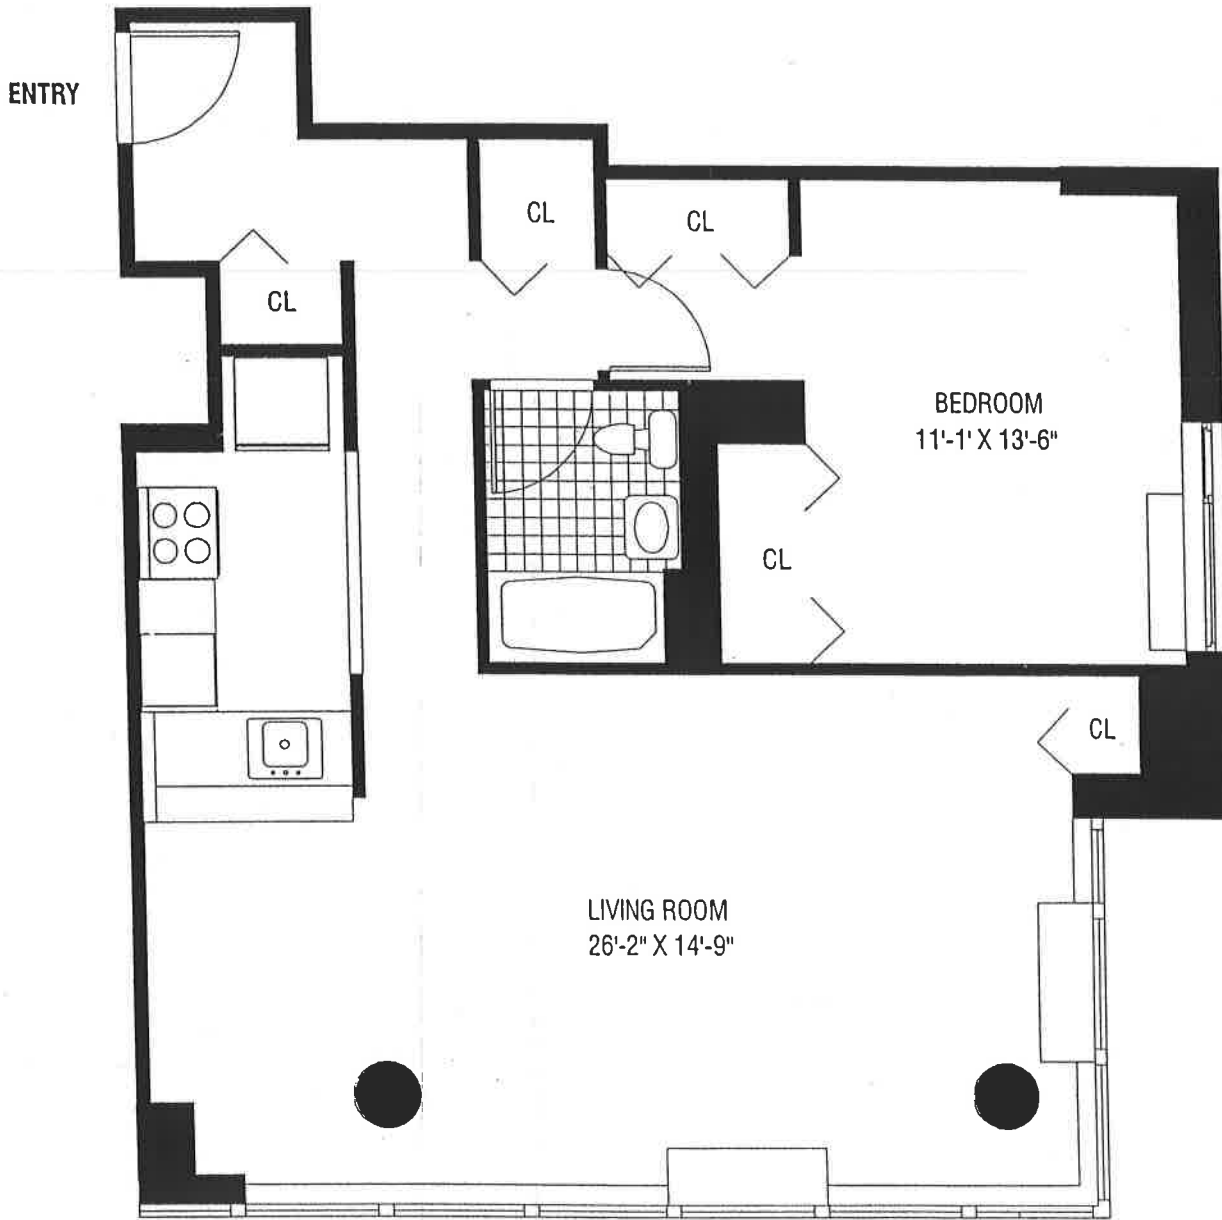

**TRIBECA
POINTE**

41 River Terrace

ONE-BEDROOM APT. PLAN

UNITS:
3102, 3202, 3302
3402, 3502, 3602
3702, 3802, 3902

Note: All dimensions, layouts, and details shown are approximate. Plan is subject to change as deemed necessary by site conditions, by Building Department or other Authority, or as determined by the Builder. When accurate dimensions are necessary, on-site measurements are recommended.