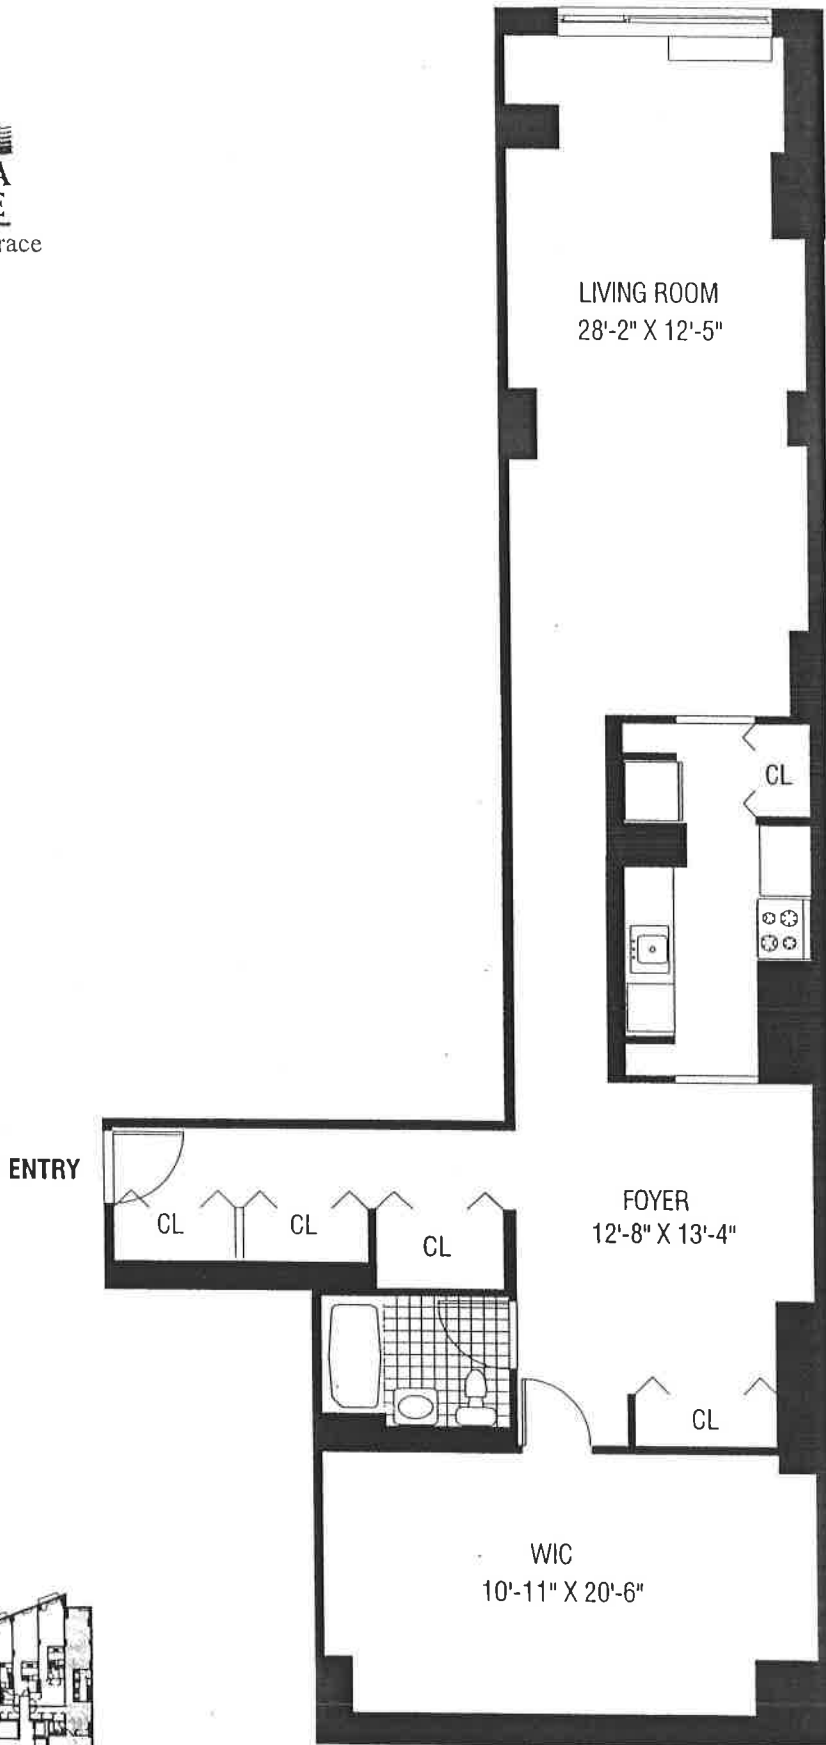

**TRIBECA
POINTE**

41 River Terrace

STUDIO APT. PLAN

Note: All dimensions, layouts, and details shown are approximate. Plan is subject to change as deemed necessary by site conditions, by Building Department or other Authority, or as determined by the builder. When accurate dimensions are necessary, on-site measurements are recommended.

UNITS: 301, 401, 501, 601